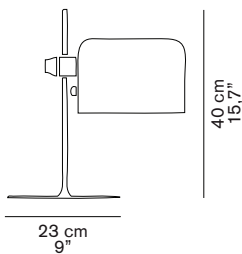

COUPÉ 2202

Joe Colombo
1967

Table lamp giving direct light, lacquered metal base, chromium-plated stem, adjustable reflector in lacquered aluminium.

DIMENSIONS

MATERIALS

metal/aluminium

COLORS

lacquered white	RAL9003
external lacquered black inner white	RAL9005 RAL9003

black on/off switch

PACKAGING

dimensions	30x34x51 cm / 11,8"x13,4"x20,1"
volume	0,052 m ³ / 1,83 ft ³
weight	5 kg / 11,02 lb

TYPE

indoor - table lamp

PHOTOMETRIC CURVE