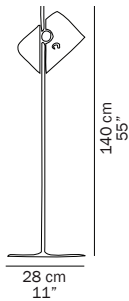

COUPÉ 3321

Joe Colombo
1967

Floor lamp giving direct light, lacquered metal base, chromium-plated stem, adjustable reflector in lacquered aluminium.

DIMENSIONS

MATERIALS

metal/aluminium

COLORS

external lacquered black	RAL9005
inner white	RAL9003
lacquered white	RAL9003

BULBS

1 x max 100 W - E26

equipped without bulb

Note: lamp compatible with LED bulbs (according to the market availability and without changes to the standard product)

MARKS

FURTHER INFORMATION

black cable

black on/off switch

PACKAGING

dimensions 29x22x149 cm / 11,4"x8,6"x58,7"
volume 0,095 m³ / 3,35 ft³
weight 7,5 kg / 16,53 lb

TYPE

indoor - floor lamp

PHOTOMETRIC CURVE