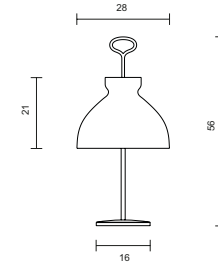

ARENZANO

DESIGNED BY **IGNAZIO GARDELLA** • 1956

DETAILS

Type: table lamp
Materials: brass / glass
Weight: 3,80 Kg
Insulation: class II / IP20
Bulbs: 3xLED max 5W E14-220V / E12-110V

FINISHINGS

TAL310-0940
Brass