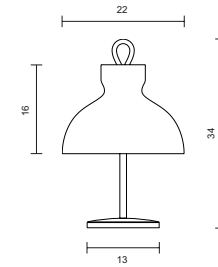

## DETAILS

Type: table lamp  
Materials: brass / glass  
Weight: 2,40 Kg  
Insulation: class II / IP20  
Bulbs: 3xLED max 5W E14-220V / E12-110V