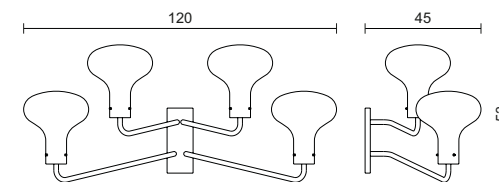

GALLERIA

DESIGNED BY **IGNAZIO GARDELLA** • 1958

DETAILS

Type: wall lamp
Materials: brass / glass
Weight: 2,00 / 3,50 / 5,50 / 7,00 / 8,50 Kg
Insulation: class I / IP20
Bulbs: 1xLED max 8W E27-220V / E26-110V
(each shade)