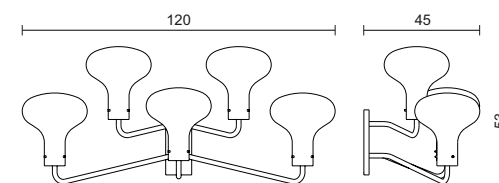

GALLERIA

DESIGNED BY **IGNAZIO GARDELLA** • 1958

DETAILS

Type: wall lamp
Materials: brass / glass
Weight: 2,00 / 3,50 / 5,50 / 7,00 / 8,50 Kg
Insulation: class I / IP20
Bulbs: 1xLED max 8W E27-220V / E26-110V
(each shade)