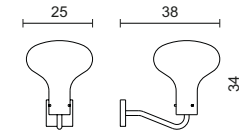

GALLERIA

DESIGNED BY **IGNAZIO GARDELLA** • 1958

DETAILS

Type: wall lamp
Materials: brass / glass
Weight: 2,00 / 3,50 / 5,50 / 7,00 / 8,50 Kg
Insulation: class I / IP20
Bulbs: 1xLED max 8W E27-220V / E26-110V
(each shade)