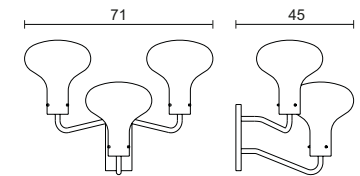

GALLERIA

DESIGNED BY **IGNAZIO GARDELLA** • 1958

DETAILS

Type: wall lamp
Materials: brass / glass
Weight: 2,00 / 3,50 / 5,50 / 7,00 / 8,50 Kg
Insulation: class I / IP20
Bulbs: 1xLED max 8W E27-220V / E26-110V
(each shade)