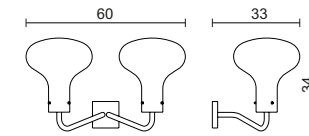

GALLERIA

DESIGNED BY **IGNAZIO GARDELLA** • 1958

DETAILS

Type: wall lamp
Materials: brass / glass
Weight: 2,00 / 3,50 / 5,50 / 7,00 / 8,50 Kg
Insulation: class I / IP20
Bulbs: 1xLED max 8W E27-220V / E26-110V
(each shade)