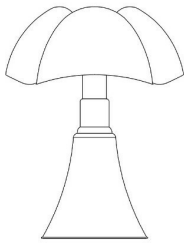

technical drawing