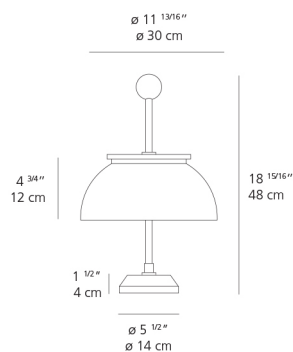

Lamp type	LED-T
Lamp	max 2X40W E12/G16.5
Lamp Included	No
Control type	On/Off (On Cord)
Input Voltage	120V
Power consumption	N/A
Ballast	N/A

Colors & Finishes

- White Glass (Diffuser)
- Black marble (Base)

Materials

- Diffuser in crystal glass
- Handturned metal structure in nickel-plate
- Base in black marble

Features & Accessories

- 1959 - First lamp designed and produced by Artemide

Dimensions

Packaging

1 Box

1 x 15" x 15" x 18-9/16" / 12.13 lbs - 38 cm x 38 cm x 47 cm / 5.5 kg

Light distribution

Diffused

Luminaire weight

7.72 lbs / 3.5 kg

Warranty

5 year Limited warranty