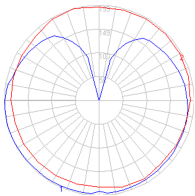

Features & Accessories

Dimensions

Packaging

1 Box

1 x 21-3/8" x 21-3/8" x 21-3/4" / 12.57 lbs - 54 cm x 54 cm x 55 cm / 5.7 kg

Light distribution

Diffused

Luminaire weight

9.04 lbs / 4.1 kg

Warranty

Red = Max Cd. Through Vertical plane

Blue = Max Cd. Through Horizontal plane