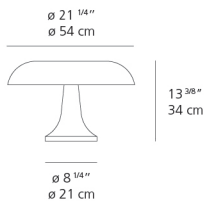

Lamp type	LED-T
Lamp	max 4X25W E12/G16.5
Lamp Included	No
Control type	On/Off (On Cord)
Input Voltage	120V
Power consumption	N/A
Ballast	N/A

Colors & Finishes

 Orange

Materials

- Body and diffuser in injected molded ABS thermoplastic

Features & Accessories

Dimensions

Packaging

2 Boxes

1 x 15" x 12-5/16" x 12-11/16" / 3.09 lbs - 38 cm x 31 cm x 32 cm / 1.4 kg

1 x 24-1/8" x 24-1/8" x 12-5/16" / 7.28 lbs - 61 cm x 61 cm x 31 cm / 3.3 kg

Light distribution