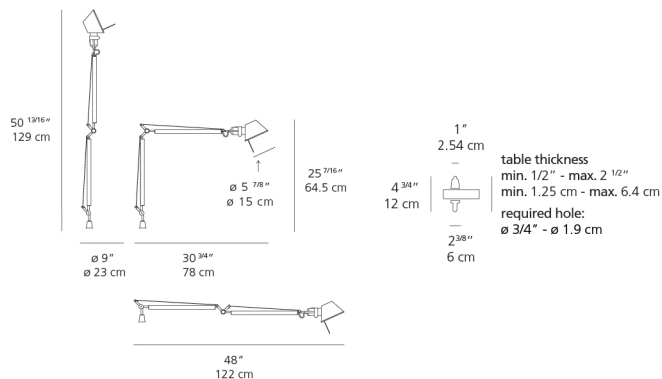

Lamp type	LED-T
Lamp	max 100W E26/A19
Lamp Included	No
Control type	On/Off (On Head)
Input Voltage	120V
Power consumption	N/A
Ballast	N/A

Colors & Finishes

- White (Diffuser & Body)
- Aluminum (In-set Pivot)

Materials

- Arms and diffuser in aluminum
- Joints and tension control knobs in polished die-cast aluminum
- Tension cables in stainless steel
- Inset pivot in die-cast aluminum

Features & Accessories

- Fully adjustable, articulated arm structure
- Tilttable and 360 degrees rotatable diffuser

Dimensions

Packaging

2 Boxes

1 x 33-15/16" x 10-3/4" x 7-15/16" / 3.09 lbs - 86 cm x 27 cm x 20 cm / 1.4 kg

1 x 5-3/16" x 5-3/16" x 3-5/8" / .44 lbs - 13 cm x 13 cm x 9 cm / .2 kg

Light distribution

Direct

Red = Max Cd. Through Vertical plane
Blue = Max Cd. Through Horizontal plane