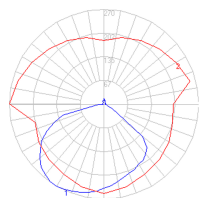

Dimensions

Packaging

2 Boxes

1 x 33-15/16" x 10-3/4" x 7-15/16" / 3.09 lbs - 86 cm x 27 cm x 20 cm / 1.4 kg

1 x 5-3/16" x 5-3/16" x 3-5/8" / .44 lbs - 13 cm x 13 cm x 9 cm / .2 kg

Light distribution

Direct

Red = Max Cd. Through Vertical plane
Blue = Max Cd. Through Horizontal plane