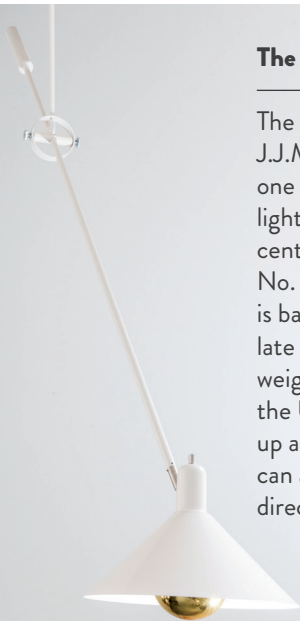

N^o 1506

Ceiling lamp The Upper King

www.anvia.nl

Algemeene Nederlandsche
Verlichtingsindustrie Almelo
Established in 1933

Past meets future

The Upper King

The counterbalance lamp of J.J.M. Hoogervorst is probably one of the most iconic dutch lighting products from the last century. Ceiling lamp No. 1506, The Upper King, is based on a design from the late 1960's. By twisting the weight at the end, the shade of the Upper King can be moved up and down. The shade itself can also be adjusted in any direction.

Specifications

 160 cm long

 The diameter of the lampshade is 33 cm

 E27 fitting / LED

Available colors

cream
matte black

Other colours and/or combinations on request.