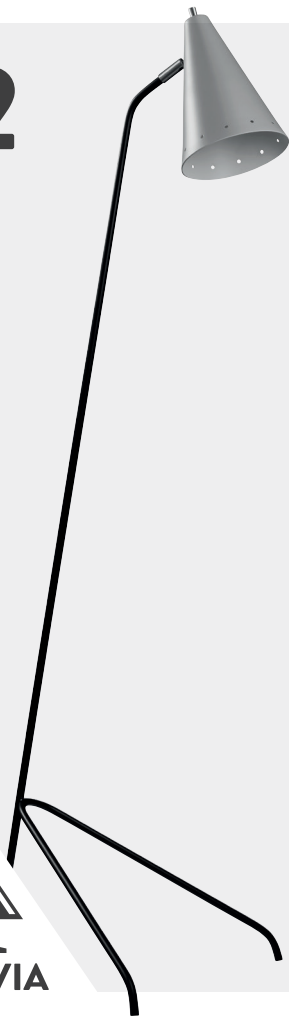

N^o 1802

The Marionette

www.anvia.nl

Past meets future

Algemeene Nederlandsche
Verlichtingsindustrie Almelo
Established in 1933

The Marionette

This rare fifties design tripod floor lamp is a combination of a minimal asymmetrically positioned metal pole and a perforated larger ANVIA shade No. 05.

Specifications

149 cm high

The diameter of the lampshade is 17 cm

E27 fitting / LED

Available colors

Yellow

Black

White