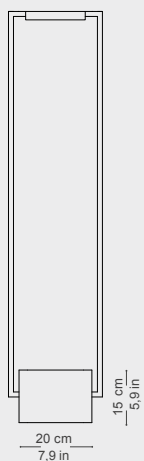

LIGHT SOURCES

LED 16W - 3000k/4000k - CRI>90

VEGA

Table

DIMENSION

Height: H 50 cm / 19,7 In
Central Body
20x11x15cm / 7,9x4,3x5,9