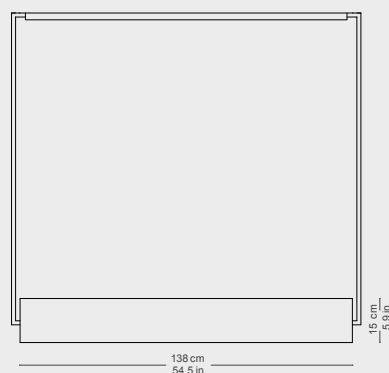

LIGHT SOURCES

LED 70W - 3000k/4000k - CRI>90

VEGA

Floor

DIMENSION

Total Height: 150cm / 59 In
Weight: 18 Kg