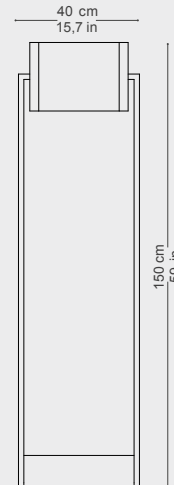

LIGHT SOURCES

1x E27/E26 Led Max: 25W

VEGA

Wall

DIMENSION

20x11x15cm / 7,9x4,3x5,9

LIGHT SOURCES

1x E27/E26 Led Max: 25W