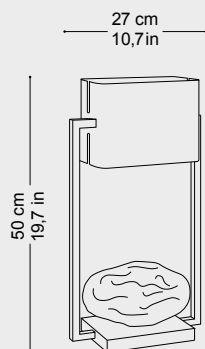

LIGHT SOURCES

1x E27/E26 Led Max: 25W

VEGA

Large

DIMENSION

Central Body
138x15x15cm / 54,5x5,9x5,9 In