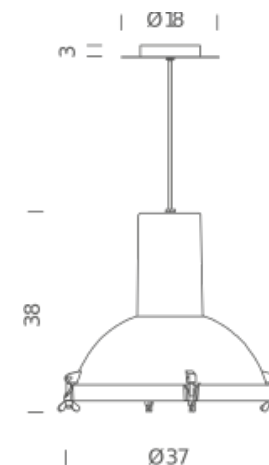

LED/HALO/FLUO IP30

LAMPING

Source	E27
Total power	150W
Emission	direct, spot
Switching	dimmable, according to bulb
Tension	230V
Ip class	30
Materials	aluminium
Notes	cable length 3m, orientable
Net lamp weight	5,5 kg

Codes

PRJ EDW 51
PRJ EWS 51
PRJ EMS 51

Structure/Diffuser

night blue/sanded
white sand/sanded
moka/sanded

PACKAGE

Package 01

Dimension: 50x50x50 cm / Gross weight: 7 kg

Certificazioni