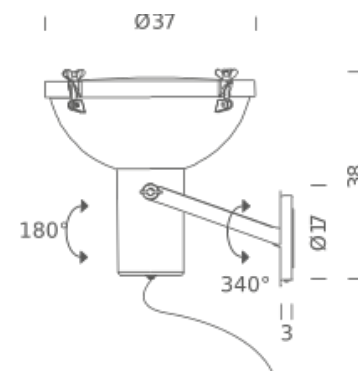

PROJECTEUR 365 WALL CEILING

Le Corbusier

The Projecteur of Le Corbusier was designed for the Chandigarh High Court, India, in 1954. Aluminum body painted in night blue, white sand or moka. Diffuser glass curved and sandblasted in the inner part. The Projecteur 365 has a painted body, base and canopies. Screws and small metal parts are black chromed. Available in the floor, wall/ ceiling and pendant versions. The wall/ceiling and pendant lamps are available also in the outdoor version (IP54). The Projecteur 165 Mini is available in the clamp, wall and pendant versions. Clamp and canopies are painted in matt black with screws and small black chrome metal parts. Diffused and adjustable light output. E27 socket allows the use of fluorescent and LED sources.

Structure/Diffuser

night blue/sanded
white sand/sanded
moka/sanded

PACKAGE

Package 01

Dimension: 50x50x50 cm / Gross weight: 7 kg

Certificazioni

LED/HALO/FLUO IP54

LAMPING

Source	E27
Total power	60W
Emission	direct, spot
Switching	dimnable, according to bulb
Tension	230V
Ip class	54
Materials	aluminium
Notes	orientable

Codes

PRJ EDW 3E
PRJ EWS 3E
PRJ EMS 3E

Structure/Diffuser

night blue/sanded
white sand/sanded
moka/sanded

PACKAGE

Package 01

Dimension: 50x50x50 cm / Gross weight: 7 kg

Certificazioni