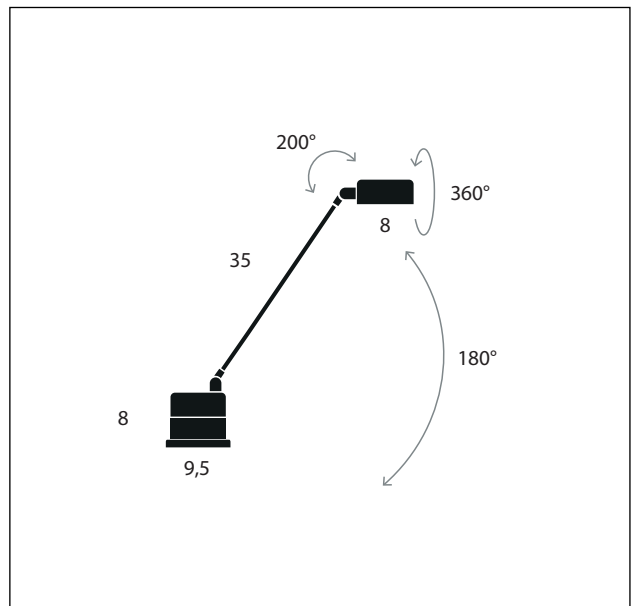

Gross weight
1,8 Kg

Daphinette

design Tommaso Cimini, 1975

release 2019, December

Table lamp made of steel and aluminium with an adjustable, pivoting arm. The head can rotate 360°. The light Source is a 5W LED, controlled by an ON/OFF switch.