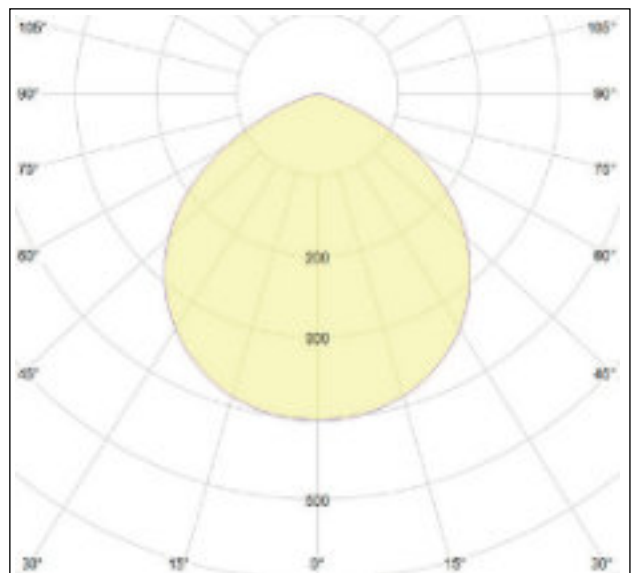

Daphinette

design Tommaso Cimini, 1975

release 2019, December

Table lamp made of steel and aluminium with an adjustable, pivoting arm. The head can rotate 360°. The light Source is a 5W LED, controlled by an ON/OFF switch.

Finishing

Standard

● Black soft touch
cod. 09L01STK27

○ Matt white
cod. 09L02OPK27

● Brushed nickel
cod. 09L44K27

Special

● Matt red
cod. 09L03OPK27

● Matt yellow
cod. 09L05OPK27

● Metallic bronze
cod. 09L29MTK27

All RAL coating and galvanic finishes available upon request

Light emission

- Light emission: diffuse
- Light direction: downlight
- Light source: led board
- Source flux: 513 lm
- Emitted flux: 410 lm
- Efficacy: 74,5 lm/W
- CCT: 2700K
- CRI index: 97
- Lifetime: >55000h L80 @ 25°C

Electrical Facts

- Source power: 5W
- Power absorption: 5,5W
- Stand-by absorption: < 0,3 W
- Grid voltage: 100-240V AC/50-60 Hz
- Power supply: internal AC-DC converter provided
- Dimmability: not dimmable
- Energy class: A++

Technical data

- Environment: indoor
- Placement: table
- Net weight: 1,5 Kg
- Certifications: CE
- Suggested ambient T: 25°C
- Maximum ambient T: 40°C
- Insulation class: II
- Protection class: IP20

Packaging
cardboard box
44 x 17 x 11 (cm)
0,008 m³

Gross weight
1,8 Kg