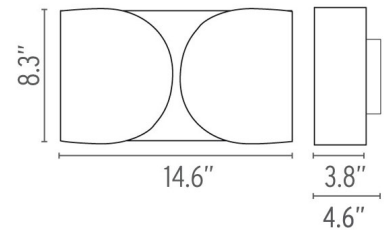

FLOS

Foglio, White - Specification Sheet by Tobia Scarpa, 1966

Mounting	Wall
Lamp (Bulb) Description	2 x 72W BT-15 ECO Halogen (Not Included)
Environment	Indoor - Dry Location
Dimming	Phase-cut Dimming / Triac Type
Finish	White
Technical and Product Description	FOGLIO wall lamp providing indirect light. Formed body of power-painted pressed steel. Two nylon injection-molded white lamp holder supports.

Electrical

Voltage	120
IP Rating	IP20

Physical

Construction Material	Steel
Weight	8.2 lbs

 FU240009 White

Dimensional Image

Certifications

Lamping (Bulb)