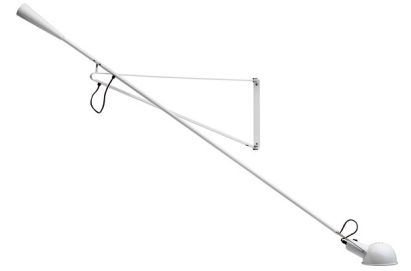

FLOS

265, Black - Specification Sheet by Paolo Rizzatto, 1973

Mounting	Ceiling and Wall
Lamp (Bulb) Description	1 x 9W A19 2700K Medium Base Frosted LED
Environment	Indoor - Dry Location
Dimming	Dimmable
Finish	Black
Technical and Product Description	265 wall lamp providing direct light. Lamp head rotates 360-degrees so light can be aimed in various directions. Painted steel body, adjustable arm and reflector. Chrome-plated brass reflector support. Cast iron tapered counterweight. On/Off switch on socket holder. Plug in power cord (length 80").

Electrical

Voltage	120
Switching	ON/OFF Switch on the reflector head
IP Rating	IP20

Physical

Cord Length (inches)	80" - Black
Construction Material	Steel
Weight	13.2 lbs

AU030030 Black

Dimensional Image

Lamping (Bulb)

9W A19 2700K Medium Base Frosted LED

FLOS

265, White - Specification Sheet by Paolo Rizzatto, 1973

Mounting	Ceiling and Wall
Lamp (Bulb) Description	1 x 1 x 9W A19 2700K Medium Base Frosted LED
Environment	Indoor - Dry Location
Dimming	Dimmable
Finish	White
Technical and Product Description	265 wall lamp providing direct light. Lamp head rotates 360-degrees so light can be aimed in various directions. Painted steel body, adjustable arm and reflector. Chrome-plated brass reflector support. Cast iron tapered counterweight. On/Off switch on socket holder. Plug in power cord (length 80").

Electrical

Voltage	120
Switching	ON/OFF Switch on the reflector head
IP Rating	IP20

Physical

Cord Length (inches)	80" - Black
Construction Material	Steel
Weight	13.2 lbs

AU030009 White

Dimensional Image

Lamping (Bulb)