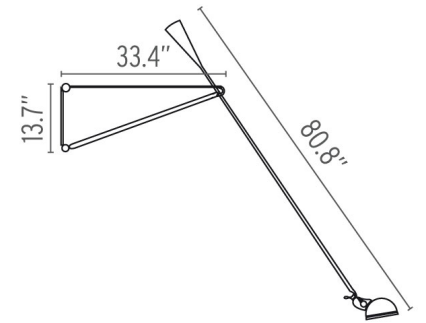

FLOS

265, Black - Specification Sheet by Paolo Rizzatto, 1973

Mounting	Ceiling and Wall
Lamp (Bulb) Description	1 x 9W A19 2700K Medium Base Frosted LED
Environment	Indoor - Dry Location
Dimming	Dimmable
Finish	Black
Technical and Product Description	265 wall lamp providing direct light. Lamp head rotates 360-degrees so light can be aimed in various directions. Painted steel body, adjustable arm and reflector. Chrome-plated brass reflector support. Cast iron tapered counterweight. On/Off switch on socket holder. Plug in power cord (length 80").

Electrical

Voltage	120
Switching	ON/OFF Switch on the reflector head
IP Rating	IP20

Physical

Cord Length (inches)	80" - Black
Construction Material	Steel
Weight	13.2 lbs

AU030030 Black

Dimensional Image

Lamping (Bulb)

9W A19 2700K Medium Base Frosted LED

FLOS

265, White - Specification Sheet by Paolo Rizzatto, 1973

Mounting	Ceiling and Wall
Lamp (Bulb) Description	1 x 1 x 9W A19 2700K Medium Base Frosted LED
Environment	Indoor - Dry Location
Dimming	Dimmable
Finish	White
Technical and Product Description	265 wall lamp providing direct light. Lamp head rotates 360-degrees so light can be aimed in various directions. Painted steel body, adjustable arm and reflector. Chrome-plated brass reflector support. Cast iron tapered counterweight. On/Off switch on socket holder. Plug in power cord (length 80").

Electrical

Voltage	120
Switching	ON/OFF Switch on the reflector head
IP Rating	IP20

Physical

Cord Length (inches)	80" - Black
Construction Material	Steel
Weight	13.2 lbs

AU030009 White

Dimensional Image

Lamping (Bulb)