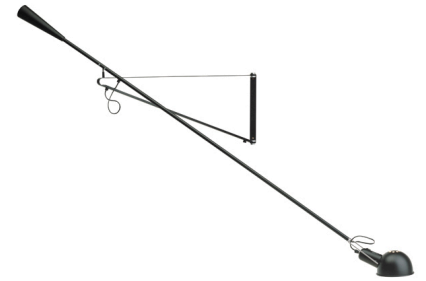

FLOS

265, Black - Specification Sheet by Paolo Rizzatto, 1973

Mounting	Ceiling and Wall
Lamp (Bulb) Description	1 x 9W A19 2700K Medium Base Frosted LED
Environment	Indoor - Dry Location
Dimming	Dimmable
Finish	Black
Technical and Product Description	265 wall lamp providing direct light. Lamp head rotates 360-degrees so light can be aimed in various directions. Painted steel body, adjustable arm and reflector. Chrome-plated brass reflector support. Cast iron tapered counterweight. On/Off switch on socket holder. Plug in power cord (length 80").

Electrical

Voltage	120
Switching	ON/OFF Switch on the reflector head
IP Rating	IP20

Physical

Cord Length (inches)	80" - Black
Construction Material	Steel
Weight	13.2 lbs

AU030030 Black

Dimensional Image

Lamping (Bulb)

9W A19 2700K Medium Base Frosted LED

FLOS

265, White - Specification Sheet by Paolo Rizzatto, 1973

Mounting	Ceiling and Wall
Lamp (Bulb) Description	1 x 1 x 9W A19 2700K Medium Base Frosted LED
Environment	Indoor - Dry Location
Dimming	Dimmable
Finish	White
Technical and Product Description	265 wall lamp providing direct light. Lamp head rotates 360-degrees so light can be aimed in various directions. Painted steel body, adjustable arm and reflector. Chrome-plated brass reflector support. Cast iron tapered counterweight. On/Off switch on socket holder. Plug in power cord (length 80").

Electrical

Voltage	120
Switching	ON/OFF Switch on the reflector head
IP Rating	IP20

Physical

Cord Length (inches)	80" - Black
Construction Material	Steel
Weight	13.2 lbs

AU030009 White

Dimensional Image

Lamping (Bulb)