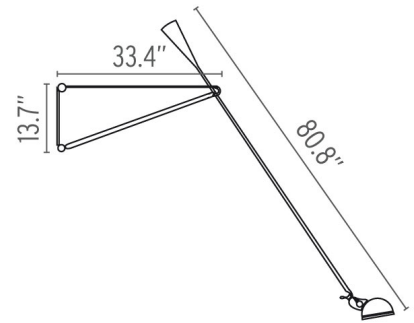

FLOS

265, Black - Specification Sheet by Paolo Rizzatto, 1973

Mounting	Ceiling and Wall
Lamp (Bulb) Description	1 x 9W A19 2700K Medium Base Frosted LED
Environment	Indoor - Dry Location
Dimming	Dimmable
Finish	Black
Technical and Product Description	265 wall lamp providing direct light. Lamp head rotates 360-degrees so light can be aimed in various directions. Painted steel body, adjustable arm and reflector. Chrome-plated brass reflector support. Cast iron tapered counterweight. On/Off switch on socket holder. Plug in power cord (length 80").

Electrical

Voltage	120
Switching	ON/OFF Switch on the reflector head
IP Rating	IP20

Physical

Cord Length (inches)	80" - Black
Construction Material	Steel
Weight	13.2 lbs

AU030030 Black

Dimensional Image

Lamping (Bulb)

9W A19 2700K Medium Base Frosted LED

FLOS

265, White - Specification Sheet by Paolo Rizzatto, 1973

Mounting	Ceiling and Wall
Lamp (Bulb) Description	1 x 1 x 9W A19 2700K Medium Base Frosted LED
Environment	Indoor - Dry Location
Dimming	Dimmable
Finish	White
Technical and Product Description	265 wall lamp providing direct light. Lamp head rotates 360-degrees so light can be aimed in various directions. Painted steel body, adjustable arm and reflector. Chrome-plated brass reflector support. Cast iron tapered counterweight. On/Off switch on socket holder. Plug in power cord (length 80").

Electrical

Voltage	120
Switching	ON/OFF Switch on the reflector head
IP Rating	IP20

Physical

Cord Length (inches)	80" - Black
Construction Material	Steel
Weight	13.2 lbs

AU030009 White

Dimensional Image

Lamping (Bulb)