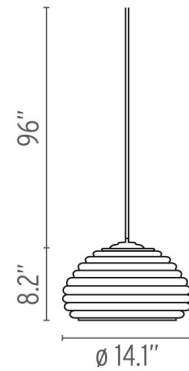

FLOS

Splügen Brau - Specification Sheet

by Achille and Pier Giacomo Castiglioni, 1961

Mounting	Ceiling Pendant
Lamp (Bulb) Description	1 x 100W A-21 Medium Silvered Bulb Incandescent (Included)
Canopy Dimension	Diameter 5.2" - 2.5"
Environment	Indoor - Dry Location
Dimming	Phase-cut Dimming / Triac Type
Finish	Aluminum
Technical and Product Description	SPLUGEN BRAU pendant lamp providing direct lighting. Polished and protected with transparent paint, spun aluminum reflector. Steel ceiling fitting, vacuum-formed ABS rose with gloss white finish.

Electrical

Voltage	120
Switching	NA
IP Rating	IP20

Physical

Cord Length (inches)	96" - White (Cord length can be shortened during installation)
Construction Material	Aluminum
Weight	3.3 lbs

 FU640000 Aluminum

Dimensional Image

Certifications

Lamping (Bulb)

100W A-21 Medium Silvered Bulb Incandescent