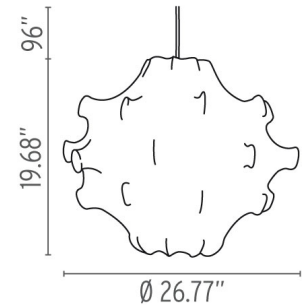

Dimensional Image

Certifications

Lamping (Bulb)

72W BT-15 ECO Halogen

Lamping (Bulb)

LED018 PRO-T38LED 14W 120V E26 2700K
DIMM - 1800lm - CRI80 Additional

Lamping (Bulb)

LED030 PRO-T38LED 13W 120V E26 3000K
DIMM - Additional