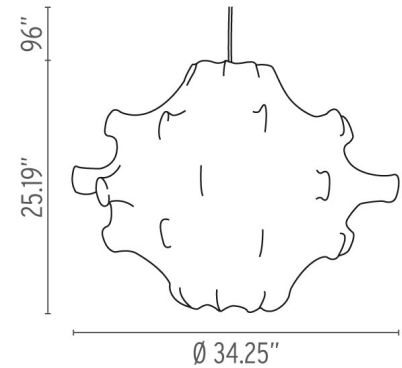

Dimensional Image

Certifications

Lamping (Bulb)

72W BT-15 ECO Halogen

Lamping (Bulb)

LED018 PRO-T38LED 14W 120V E26 2700K
DIMM - 1800lm - CRI80 Additional

Lamping (Bulb)

LED030 PRO-T38LED 13W 120V E26 3000K
DIMM - Additional