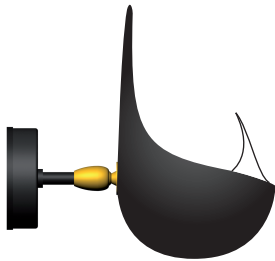

Sconce "Conche" Serge Mouille™ - 1962

Left

Right

Ref. CONC

60W max - E12

120V / 60Hz

Incandescent bulb included

Suitable for indoor use and dry locations only

Colors available

Black

White

The inside of the reflector is always white shiny painted

Materials

Body : Steel

Swivel : Brass

Reflector : Aluminium