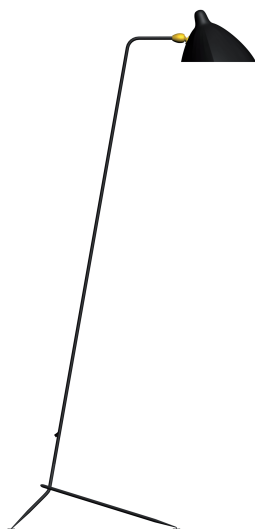

# Standing lamp 1 arm

## Serge Mouille™ - 1953

Ref. LD

---

60W max - E26

120V / 60Hz

Incandescent bulb included

Suitable for indoor use and dry locations only

---

### Colors available

Black

White

The inside of the reflector is always white shiny painted

### Materials

Body : Steel

Swivel : Brass

Reflector : Aluminium

---

*Authentic numbered edition*  
*Delivered with certificat of authenticity*

 *Made in France*

**SARL UBER-MODERN – 184, Boulevard Haussmann 75008 Paris - France - Capital : 500 000 €**