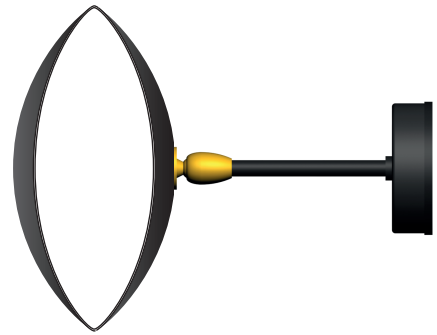

Sconce "Eye"

Serge Mouille™ - 1956

Ref. OEIL

60W max - E12

120V / 60Hz

Incandescent bulb included

Suitable for indoor use and dry locations only

Colors available

Black

White

The inside of the reflector is always white shiny painted

Materials

Body : Steel

Swivel : Brass

Reflector : Aluminium

Authentic numbered edition
Delivered with certificat of authenticity