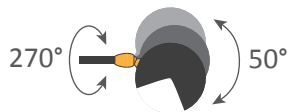

Sconce "Eye"

Serge Mouille™ - 1956

Ref. OEIL

60W max - E12

120V / 60Hz

Incandescent bulb included

Suitable for indoor use and dry locations only

Colors available