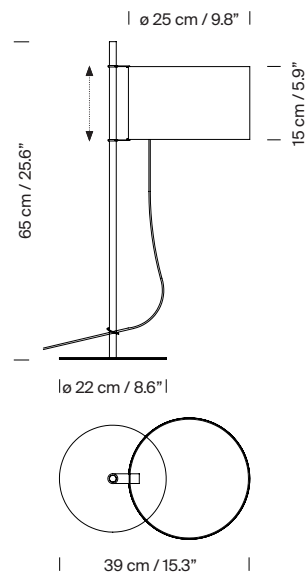

Regulations:

CE
UNE-EN 60598
UNE-EN 55015
UNE-EN 60529

UL
Dry location only
UL-153
E-352592

Maintenance:

Clean with a smooth cloth. Do not use ammonia, solvents or abrasive cleaning products.

Others:

The lamp is delivered in different packages.
The assembly instructions are delivered with the product.

Model:

Collection:

Table lamps

Floor lamps