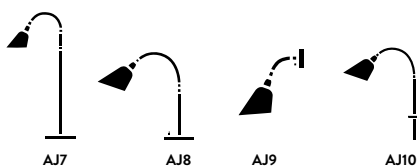

Bellevue ^{AJ11}
Arne Jacoben
1929

H: 42cm / 16.5in

Base plate: Ø: 9.5cm / 3.8in
Lamp: Ø: 16.5cm / 6.5in

Bellevue^{AJ11}

Arne Jacobsen

1929

Product category
Desk lamp

Environment
Indoor

Material
Satin polished brass or satin polished brass with lacquered aluminium and steel, 2 meter cord. On-off switch on base.

Production process
The shade is spun into its distinct shape from a single piece of metal.

Dimensions
Base plate: Ø: 9.5cm / 3.8in
Lamp: Ø: 16.5cm / 6.5in, H: 42cm / 16.5in
Recommended hole size for installation: 8cm / 3.15in

Packaging dimensions
Packed according to ordered amount.

Colli quantity
25 pc

Certifications

Cleaning Instructions
Clean with soft dry cloth. Always switch off the electricity supply before cleaning.

Satin Polished Brass

Black & Brass

Related products

&Tradition[®]