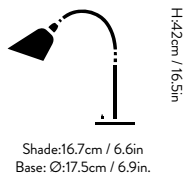

Bellevue^{AJ8}

Arne Jacobsen

1929

Product category

Table lamp

Environment

Indoor

Material

Satin polished and lacquered metal, cast iron base, 2 meter fabric cord with on-off switch.

Production process

The shade is spun into its distinct shape from a single piece of metal.

Dimensions

Lamp: D:42cm / 16.5in, W:16.5cm / 6.5in, H:42cm / 16.5in.

Shade:16.7cm / 6.6in

Base: Ø:17.5cm / 6.9in.

Packaging dimensions

H:53.0cm / 20.9in, W:50.0cm / 19.7in, D:21.0cm / 8.3in

Colli quantity

1 pc

Weight

Product: 4.6kg / Incl. packaging: 5 kg.

Voltage

220-240V - 50Hz

Light source & Energy efficiency class

E14 Max 25 Watt

The luminaire is compatible with bulbs of the energy classes: A++ - E

Bulb is not included

Certifications

CE, IP20, Class II

Cord length

200cm / 78.7in

Cleaning Instructions

Clean with soft dry cloth. Always switch off the electricity supply before cleaning.

→ Stock item

Brass, Black & Brass, Black & Steel & White & Brass.

Related products