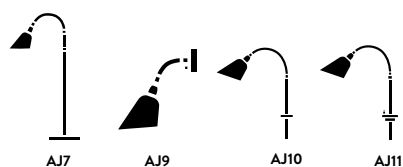

Related products

→ Brass