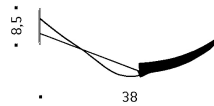

INGO MAURER

18x18
INGO MAURER UND TEAM 2015

18 x 18 is usually available for immediate delivery. Lamp shade in powder-coated aluminium; stainless steel, plastic. Two ball-joints provide high flexibility. Line voltage LED. The 110 - 125 volts version is delivered with adapter plate to cover standard U.S. 4 inch octagonal junction boxes.