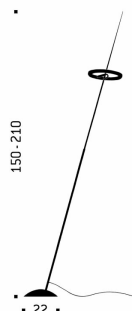

INGO MAURER

**Ringelpez**  
INGO MAURER UND TEAM 2016

The aluminium ring with integrated dimmable LEDs can be fixed as up- or downlight. Without tools, you can adjust the angle of the ring, the rod or even change the orientation of the LEDs. The rod in carbon fiber can be fixed vertically or at an angle of 15° in the base. There is no visual noise around the slender pointed rod, the cable is inside. Even so, the rod is extendable from 150 to 210 cm. Transformer with slide control. Dimmable. The ring with LEDs is only available in black.