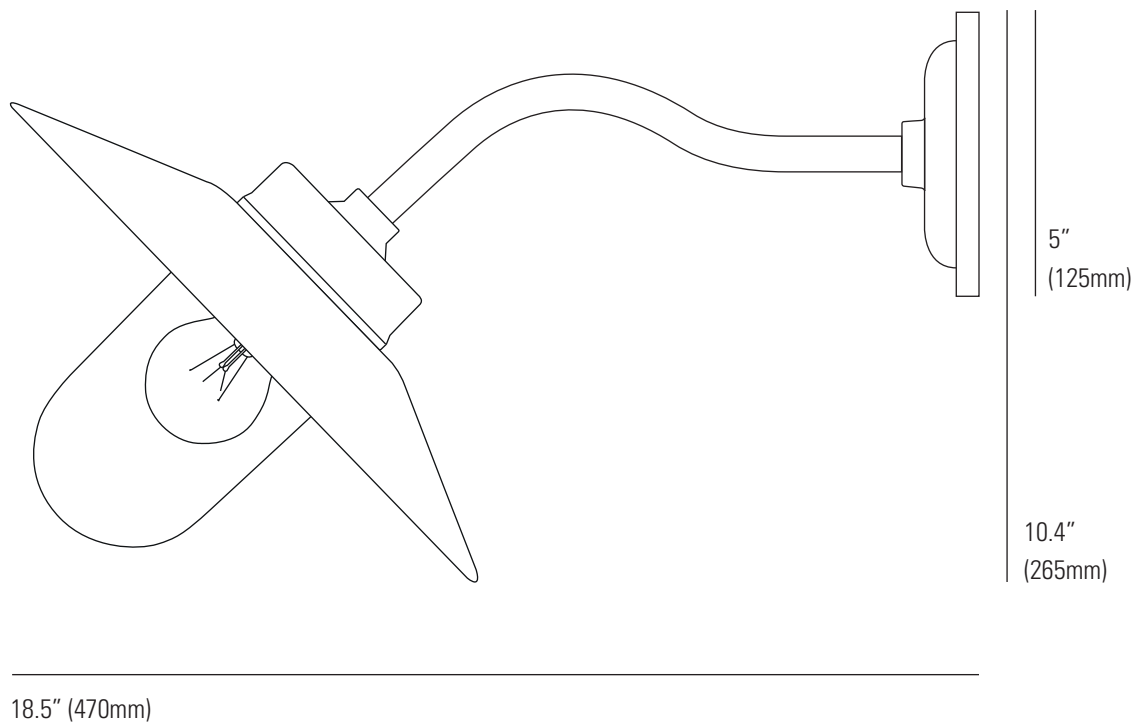

7680 Exterior Bracket Light, Canted Arm

6" (152mm)

Backplate

Specifications

PRODUCT CODE: US-DP7680/C

BULB CAP: E26

MAX WATTAGE: 60W

VOLTAGE: 120V (AC)

BULB TYPE: A

IP RATING: IP54

MATERIAL(S): GALVANISED IRON & STEEL/
GUNMETAL & COPPER, GLASS

AVAILABLE FINISH: GALVANISED OR GUNMETAL
CLEAR OR FROSTED GLASS

7680 Exterior Bracket Light, Right Angle

Backplate

Specifications

PRODUCT CODE:	US-DP7680	IP RATING:	IP54
BULB CAP:	E26	MATERIAL(S):	GALVANISED GUNMETAL & COPPER, GLASS
MAX WATTAGE:	60W	AVAILABLE FINISH:	GALVANISED OR GUNMETAL CLEAR OR FROSTED GLASS
VOLTAGE:	120V (AC)		
BULB TYPE:	A		