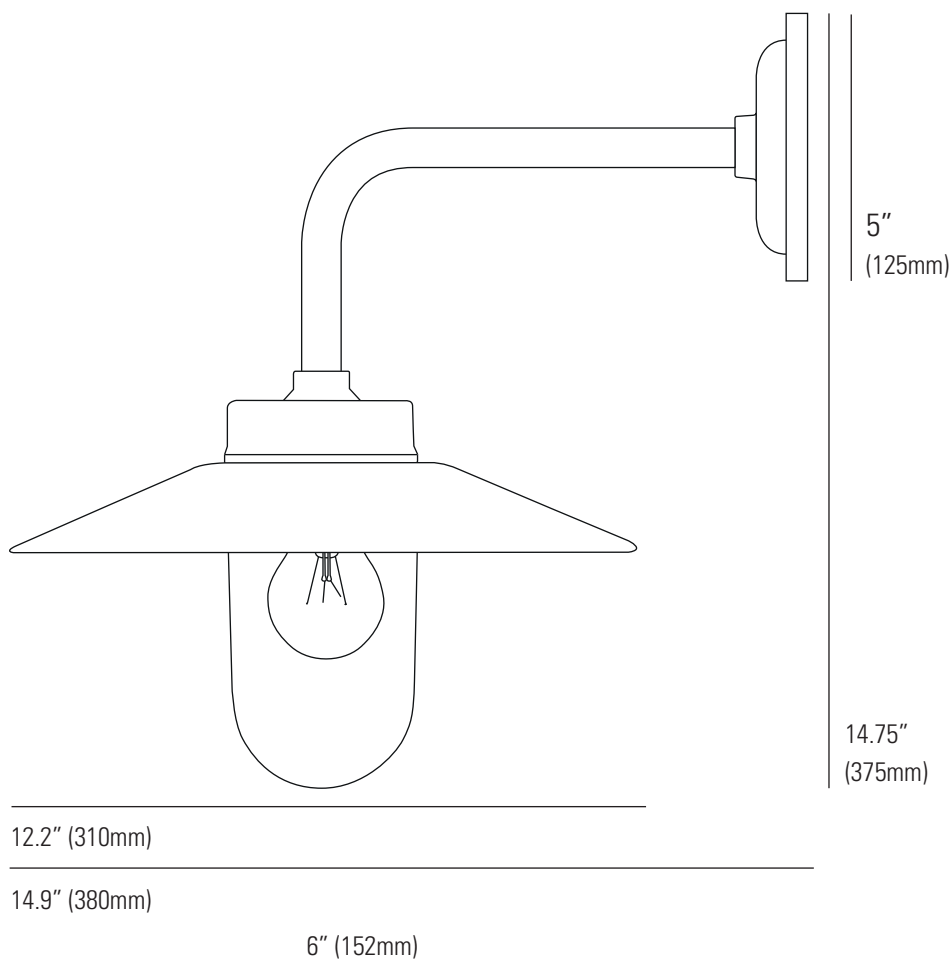

7680 Exterior Bracket Light, Canted Arm

6" (152mm)

Backplate

Specifications

PRODUCT CODE: US-DP7680/C

BULB CAP: E26

MAX WATTAGE: 60W

VOLTAGE: 120V (AC)

BULB TYPE: A

IP RATING: IP54

MATERIAL(S): GALVANISED IRON & STEEL/
GUNMETAL & COPPER, GLASS

AVAILABLE FINISH: GALVANISED OR GUNMETAL
CLEAR OR FROSTED GLASS

7680 Exterior Bracket Light, Right Angle

Backplate

Specifications

PRODUCT CODE:	US-DP7680	IP RATING:	IP54
BULB CAP:	E26	MATERIAL(S):	GALVANISED GUNMETAL & COPPER, GLASS
MAX WATTAGE:	60W	AVAILABLE FINISH:	GALVANISED OR GUNMETAL CLEAR OR FROSTED GLASS
VOLTAGE:	120V (AC)		
BULB TYPE:	A		