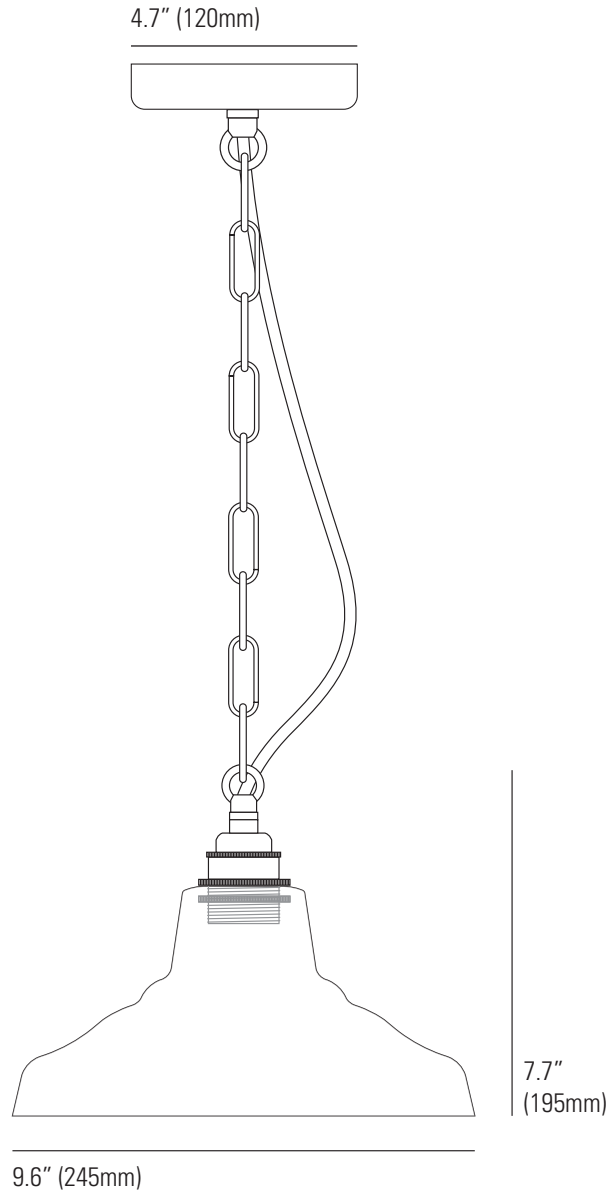

# Glass School Size 1 Pendant Light

## Specifications

PRODUCT CODE:	DP8200/S	MATERIAL:	BRASS, GLASS
BULB CAP:	E26	AVAILABLE FINISH:	WEATHERED/NATURAL BRASS OPAL/ANTHRACITE/CLEAR GLASS
MAX WATTAGE:	60W	CABLE COLOUR	BLACK
VOLTAGE:	120V (AC)	CHAIN LENGTH:	59" (150 CM)
BULB TYPE:	A	CABLE LENGTH:	71" (180CM)
IP RATING:	IP20		

# Glass School Size 2 Pendant Light

## Specifications

PRODUCT CODE:	DP8200/M	MATERIAL:	BRASS, GLASS
BULB CAP:	E26	AVAILABLE FINISH:	WEATHERED/NATURAL BRASS OPAL/ANTHRACITE/CLEAR GLASS
MAX WATTAGE:	60W	CABLE COLOUR	BLACK
VOLTAGE:	120V (AC)	CHAIN LENGTH:	59" (150 CM)
BULB TYPE:	A	CABLE LENGTH:	71" (180CM)
IP RATING:	IP20		