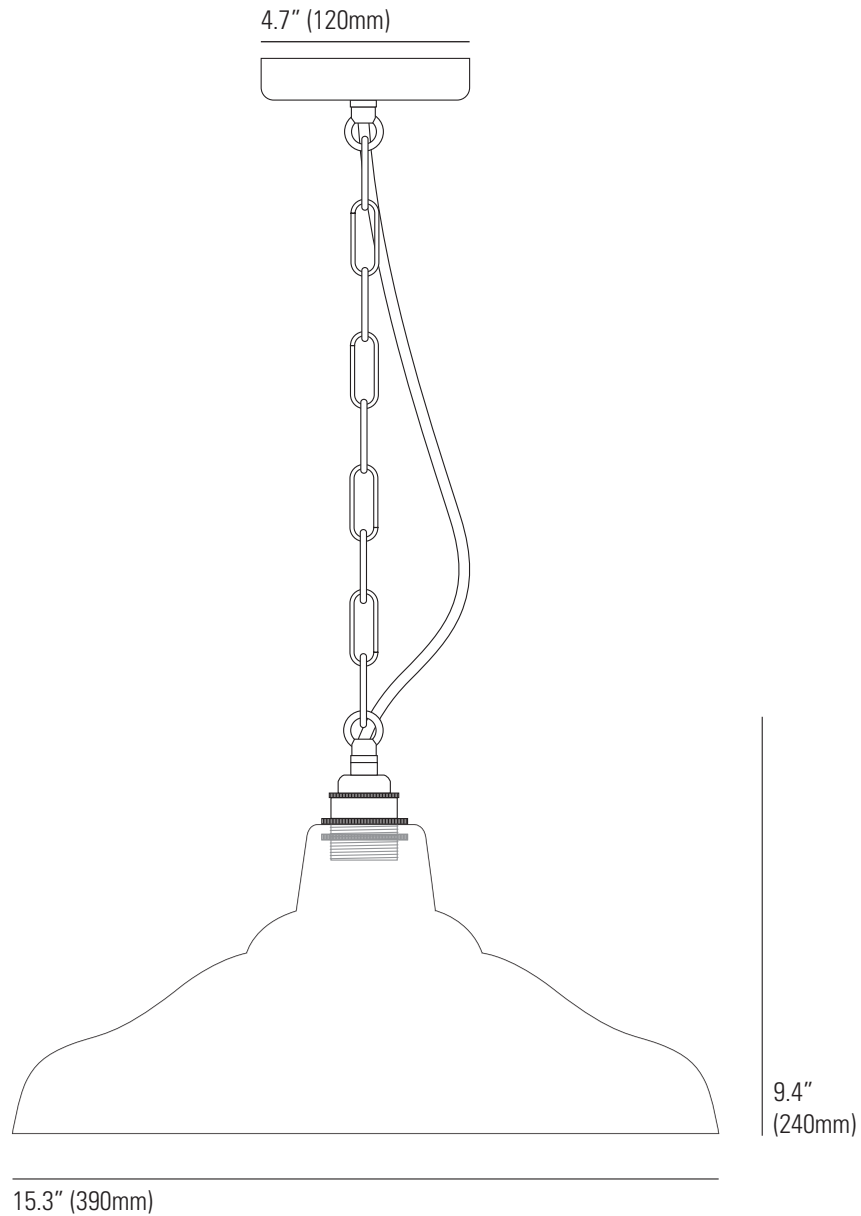

# Glass School Size 1 Pendant Light

## Specifications

PRODUCT CODE:	DP8200/S	MATERIAL:	BRASS, GLASS
BULB CAP:	E26	AVAILABLE FINISH:	WEATHERED/NATURAL BRASS OPAL/ANTHRACITE/CLEAR GLASS
MAX WATTAGE:	60W	CABLE COLOUR	BLACK
VOLTAGE:	120V (AC)	CHAIN LENGTH:	59" (150 CM)
BULB TYPE:	A	CABLE LENGTH:	71" (180CM)
IP RATING:	IP20		

# Glass School Size 2 Pendant Light

## Specifications

PRODUCT CODE:	DP8200/M	MATERIAL:	BRASS, GLASS
BULB CAP:	E26	AVAILABLE FINISH:	WEATHERED/NATURAL BRASS OPAL/ANTHRACITE/CLEAR GLASS
MAX WATTAGE:	60W	CABLE COLOUR	BLACK
VOLTAGE:	120V (AC)	CHAIN LENGTH:	59" (150 CM)
BULB TYPE:	A	CABLE LENGTH:	71" (180CM)
IP RATING:	IP20		