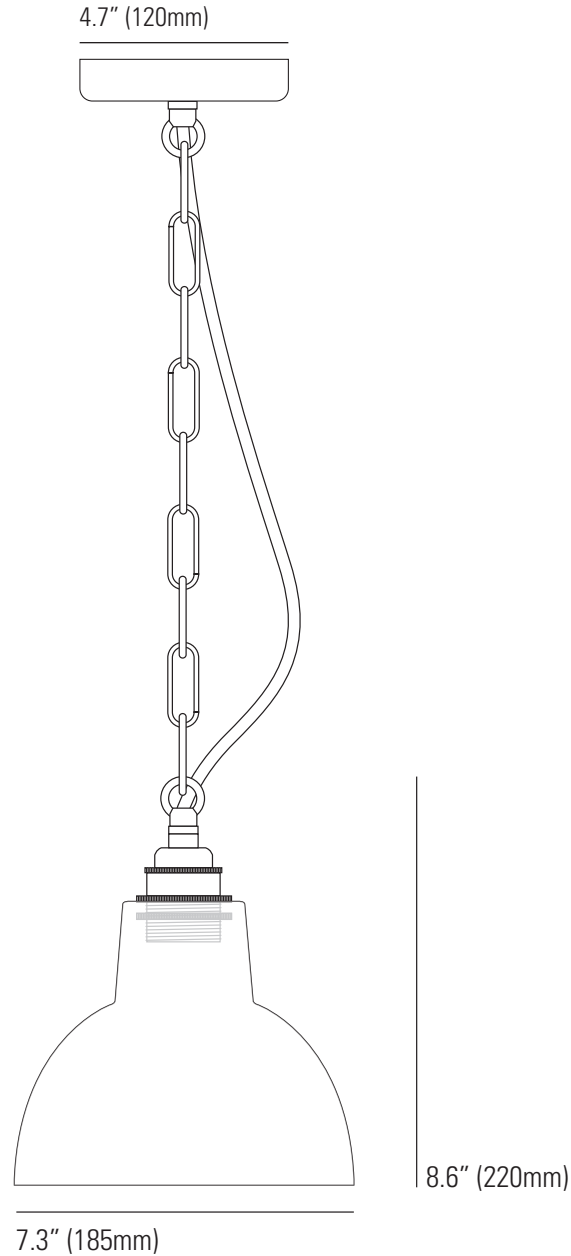

Glass York Size 1 Pendant Light

Specifications

PRODUCT CODE: US-DP8165

BULB CAP: E26

MAX WATTAGE: 60W

VOLTAGE: 120V (AC)

BULB TYPE: A

IP RATING: IP20

MATERIAL: BRASS, GLASS

AVAILABLE FINISH: WEATHERED/NATURAL BRASS
OPAL/ANTHRACITE/CLEAR
GLASS

CABLE COLOUR: BLACK

CHAIN LENGTH: 59" (150 CM)

CABLE LENGTH: 71" (180CM)

8164 Glass York Size 2 Pendant Light

Specifications

| | | | |
|---------------|-----------|-------------------|---|
| PRODUCT CODE: | US-DP8164 | MATERIAL: | BRASS, GLASS |
| BULB CAP: | E26 | AVAILABLE FINISH: | WEATHERED/NATURAL BRASS OPAL/ANTHRACITE/CLEAR GLASS |
| MAX WATTAGE: | 60W | CABLE COLOUR | BLACK |
| VOLTAGE: | 120V (AC) | CHAIN LENGTH: | 59" (150 CM) |
| BULB TYPE: | A | CABLE LENGTH: | 71" (180CM) |
| IP RATING: | IP20 | | |