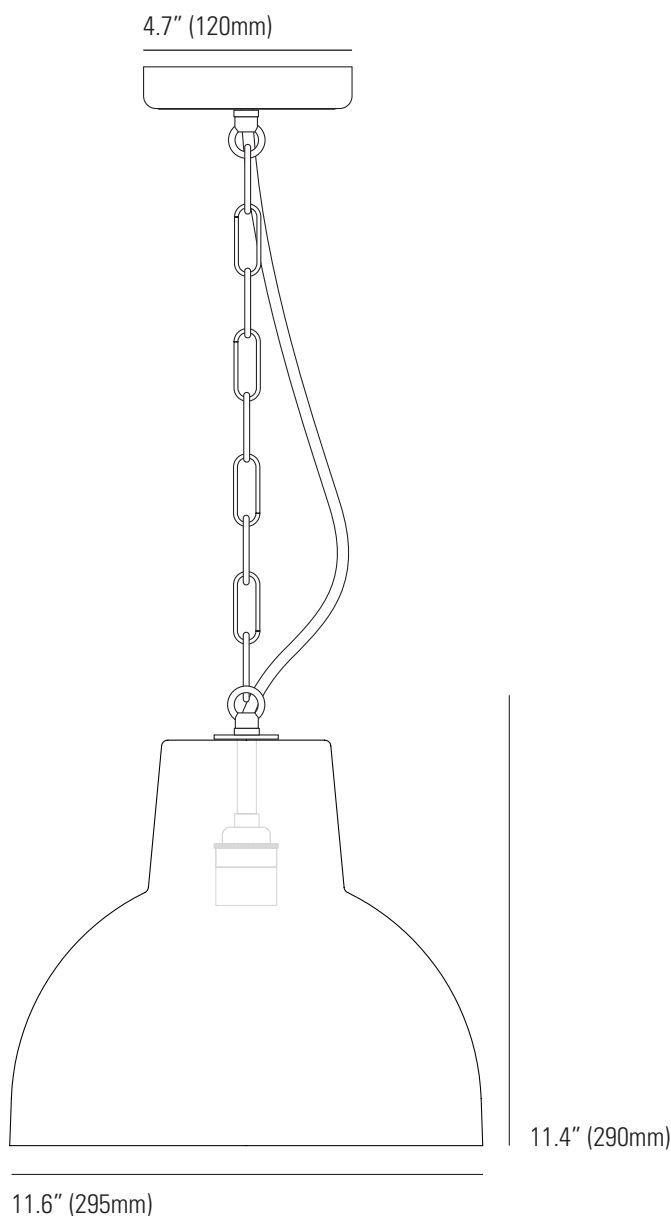

Glass York Size 1 Pendant Light

Specifications

PRODUCT CODE: US-DP8165

BULB CAP: E26

MAX WATTAGE: 60W

VOLTAGE: 120V (AC)

BULB TYPE: A

IP RATING: IP20

MATERIAL: BRASS, GLASS

AVAILABLE FINISH: WEATHERED/NATURAL BRASS
OPAL/ANTHRACITE/CLEAR
GLASS

CABLE COLOUR: BLACK

CHAIN LENGTH: 59" (150 CM)

CABLE LENGTH: 71" (180CM)

8164 Glass York Size 2 Pendant Light

Specifications

| | | | |
|---------------|-----------|-------------------|---|
| PRODUCT CODE: | US-DP8164 | MATERIAL: | BRASS, GLASS |
| BULB CAP: | E26 | AVAILABLE FINISH: | WEATHERED/NATURAL BRASS OPAL/ANTHRACITE/CLEAR GLASS |
| MAX WATTAGE: | 60W | CABLE COLOUR | BLACK |
| VOLTAGE: | 120V (AC) | CHAIN LENGTH: | 59" (150 CM) |
| BULB TYPE: | A | CABLE LENGTH: | 71" (180CM) |
| IP RATING: | IP20 | | |