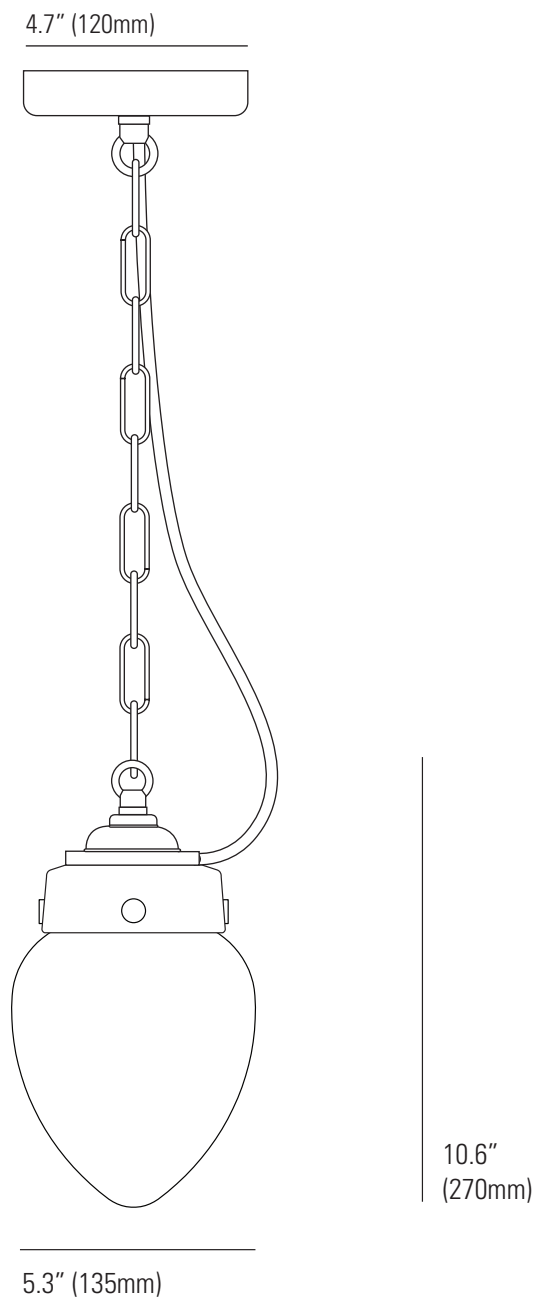

# 8350/S Pine Size 1 Pendant Light

## Specifications

PRODUCT CODE:	DP8350/S	MATERIAL:	WEATHERED BRASS, GLASS
BULB CAP:	E26	AVAILABLE FINISH:	OPAL GLASS
MAX WATTAGE:	40W	CABLE COLOUR:	BLACK
VOLTAGE:	120V (AC)	CHAIN LENGTH:	59" (150 CM)
BULB TYPE:	A	CABLE LENGTH:	71" (180CM)
IP RATING:	IP44		

# 8350/M Pine Size 2 Pendant Light

## Specifications

PRODUCT CODE:	DP8350/M	MATERIAL:	WEATHERED BRASS, GLASS
BULB CAP:	E26	AVAILABLE FINISH:	OPAL GLASS
MAX WATTAGE:	60W	CABLE COLOUR:	BLACK
VOLTAGE:	120V (AC)	CHAIN LENGTH:	59" (150 CM)
BULB TYPE:	A	CABLE LENGTH:	71" (180CM)
IP RATING:	IP44		