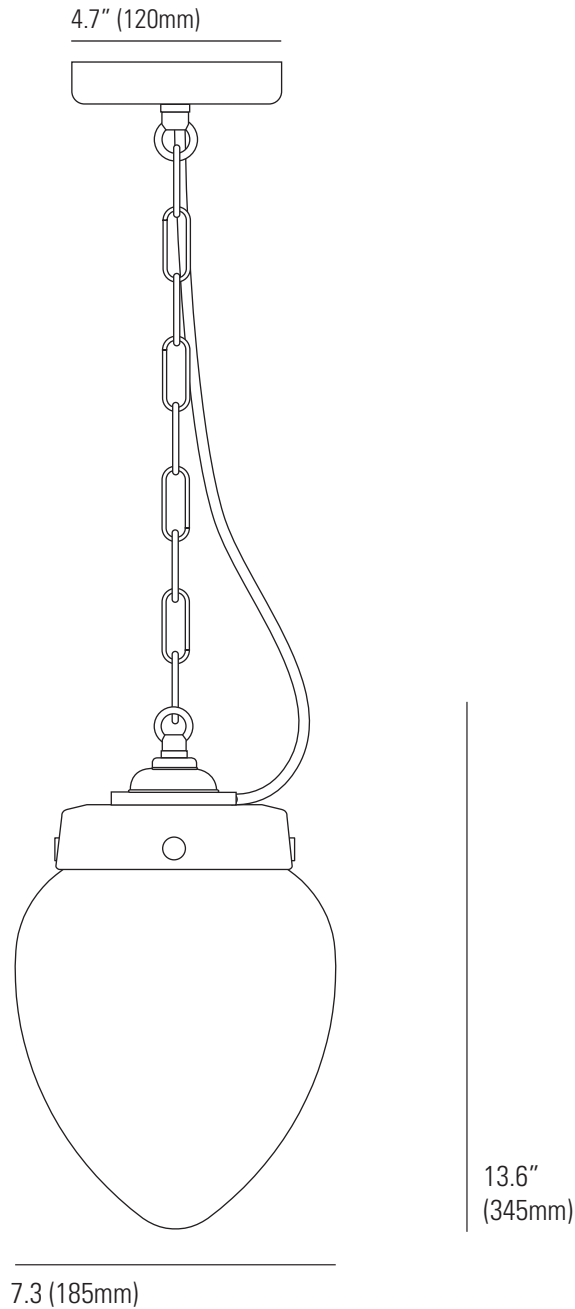

# 8350/S Pine Size 1 Pendant Light

## Specifications

PRODUCT CODE:	DP8350/S	MATERIAL:	WEATHERED BRASS, GLASS
BULB CAP:	E26	AVAILABLE FINISH:	OPAL GLASS
MAX WATTAGE:	40W	CABLE COLOUR:	BLACK
VOLTAGE:	120V (AC)	CHAIN LENGTH:	59" (150 CM)
BULB TYPE:	A	CABLE LENGTH:	71" (180CM)
IP RATING:	IP44		

# 8350/M Pine Size 2 Pendant Light

## Specifications

PRODUCT CODE:	DP8350/M	MATERIAL:	WEATHERED BRASS, GLASS
BULB CAP:	E26	AVAILABLE FINISH:	OPAL GLASS
MAX WATTAGE:	60W	CABLE COLOUR:	BLACK
VOLTAGE:	120V (AC)	CHAIN LENGTH:	59" (150 CM)
BULB TYPE:	A	CABLE LENGTH:	71" (180CM)
IP RATING:	IP44		