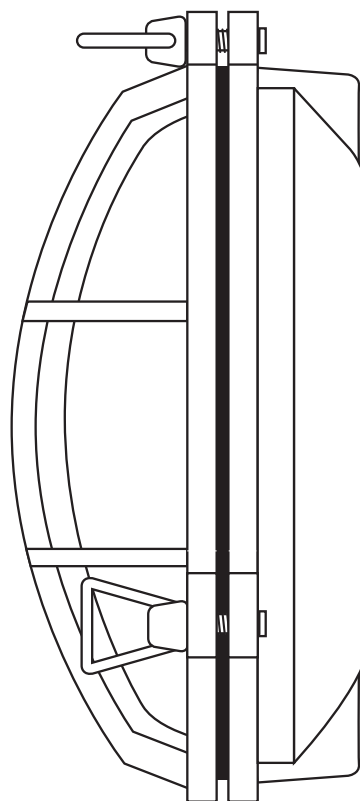

7027 Brass Bulkhead Fitting with Internal Fixing Points

Front View

8.4" (215mm)

Side View

9.4" (240mm)

4.1" (105mm)

Specifications

PRODUCT CODE: US-DP7027

BULB CAP: E26

MAX WATTAGE: 75W

VOLTAGE: 120 (AC)

BULB TYPE: A

IP RATING: IP54

MATERIAL(S): BRASS, GLASS

AVAILABLE FINISH: NATURAL/WEATHERED OR CHROME PLATED BRASS WITH FROSTED DIFFUSER