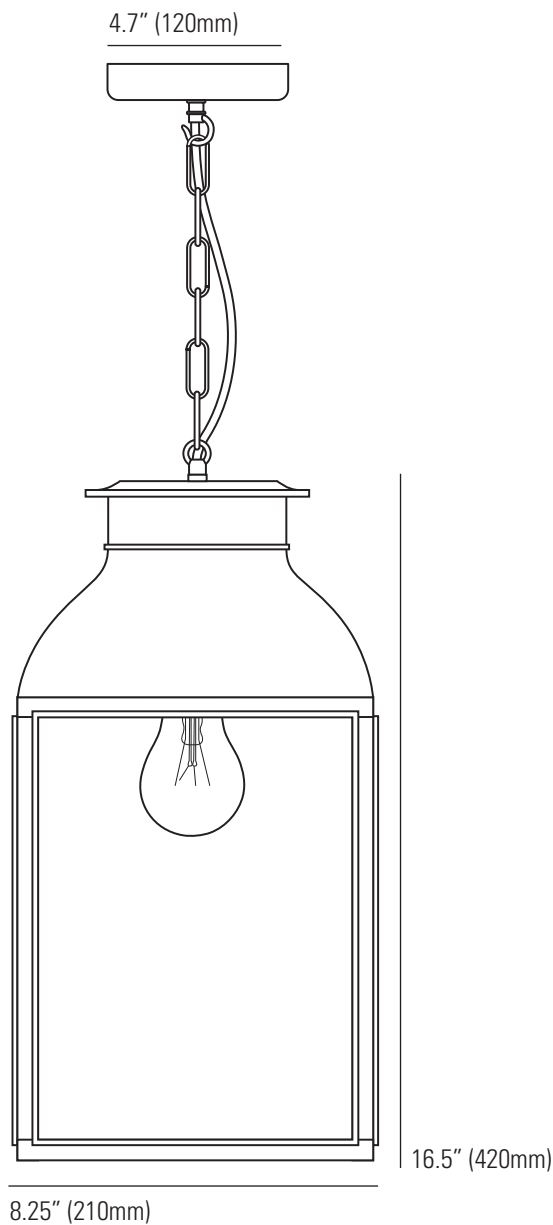

0277/WE/CL Pendant Lantern

Specifications

PRODUCT CODE: US-DP0277/WE/CL

BULB CAP: E26

MAX WATTAGE: 60W

VOLTAGE: 120V (AC)

BULB TYPE: A

IP RATING: IP20

MATERIAL(S): BRASS, GLASS

AVAILABLE FINISH: WEATHERED BRASS
CLEAR GLASS

CABLE COLOUR: BLACK

CABLE LENGTH: 71" (180CM)

CHAIN LENGTH: 59" (150CM)