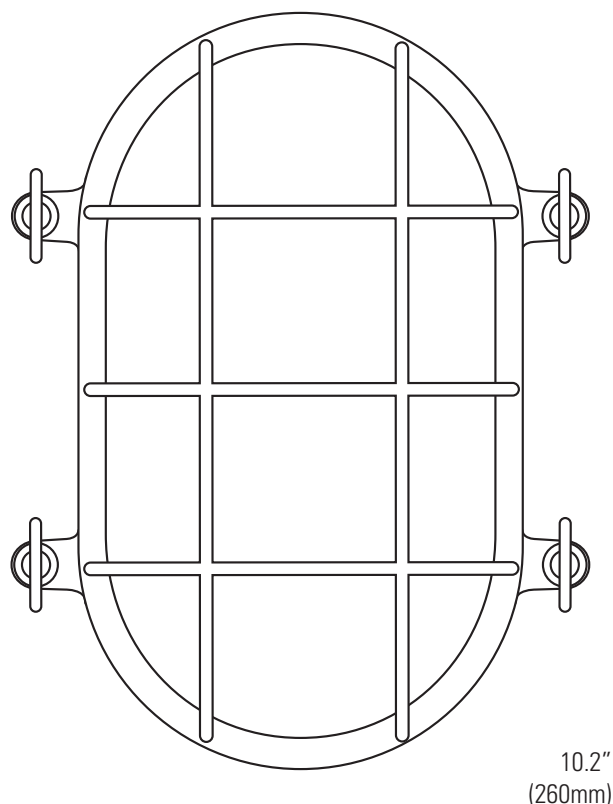

# 7034 Oval Brass Bulkhead with Internal Fixing Points

Front View

7.7" (195mm)

Side View

5.9" (150mm)

## Specifications

PRODUCT CODE: US-DP7034

BULB CAP: E26

MAX WATTAGE: 100W

VOLTAGE: 120 (AC)

BULB TYPE: A

IP RATING: IP54

MATERIAL(S): BRASS, GLASS