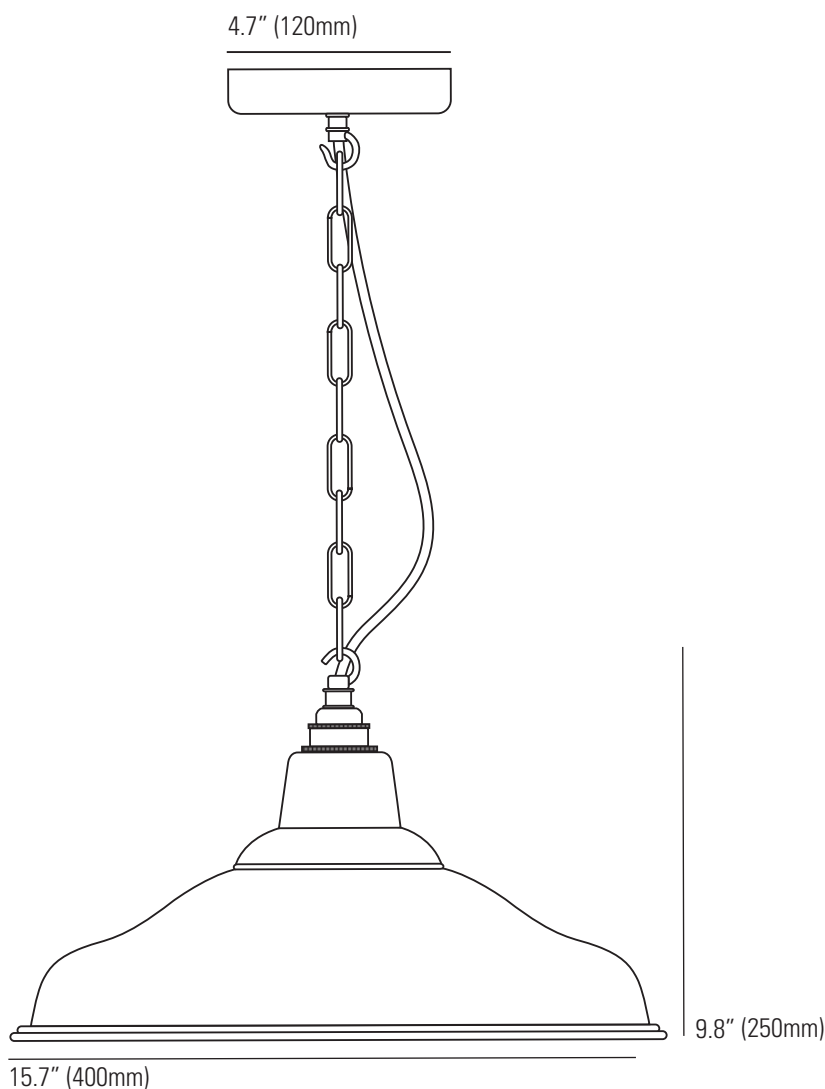

7200 School Pendant Light

Specifications

| | | | |
|---------------|-----------|-------------------|--|
| PRODUCT CODE: | US-DP7200 | MATERIAL(S): | ALUMINIUM/COPPER |
| BULB CAP: | E26 | AVAILABLE FINISH: | PUTTY GREY POWDERCOATED/ POLISHED COPPER WITH WHITE INTERIOR/WEATHERED COPPER WITH POLISHED COPPER INTERIOR |
| MAX WATTAGE: | 100W | CABLE COLOUR: | BLACK |
| VOLTAGE: | 120V (AC) | CABLE LENGTH: | 71" (180CM) |
| BULB TYPE: | A | CHAIN LENGTH: | 59" (150CM) |
| IP RATING: | IP20 | | |