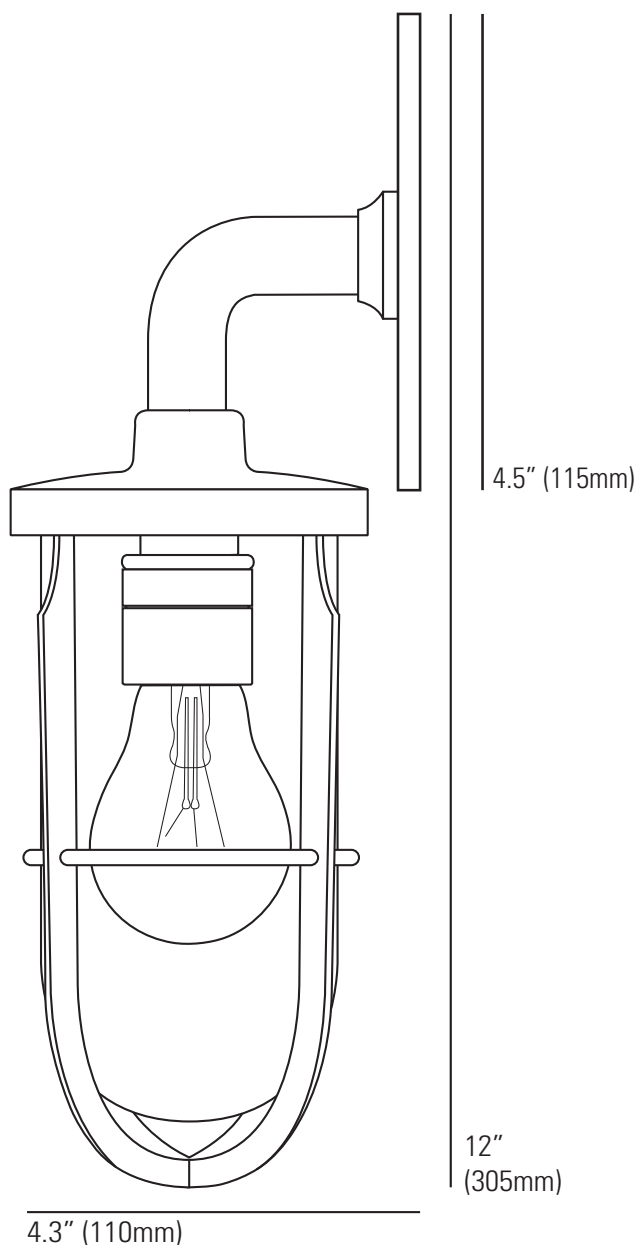

7207 Weatherproof Ship's Well Glass Light

Specifications

PRODUCT CODE: US-DP7207

BULB CAP: E26

MAX WATTAGE: 60W

VOLTAGE: 120V (AC)

BULB TYPE: A

IP RATING: IP54