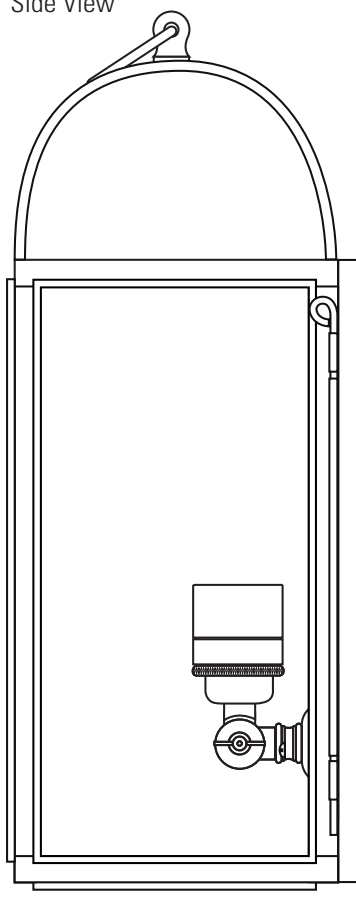

# 7250 Domed Box Wall Light

Front View

7" (178mm) (bottom fixings)

8.4" (215mm)

Side View

6.1" (155mm)

Brass Fixing Plate(top fixing)

6.2" (158mm)

## Specifications

PRODUCT CODE: US-DP7250

BULB CAP: E26

MAX WATTAGE: 60W

VOLTAGE: 120V (AC)

BULB TYPE: A

IP RATING: IP54

MATERIAL(S): BRASS, GLASS