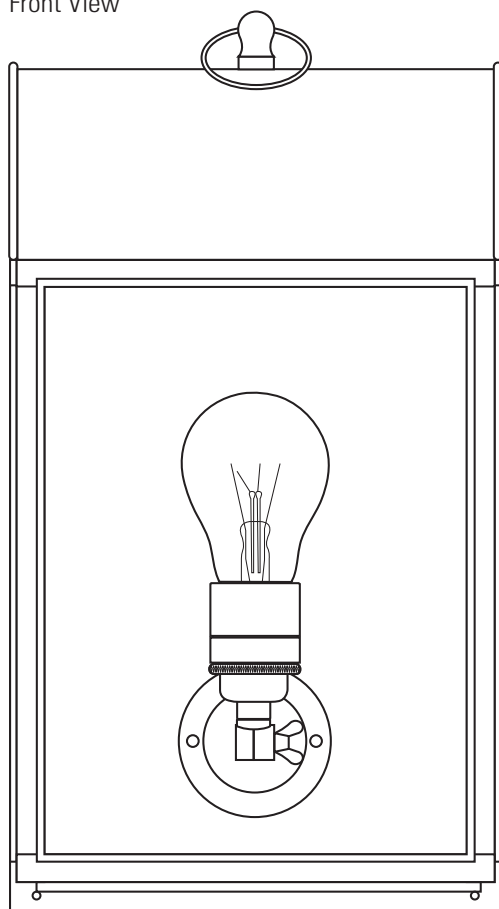

# 7250 Domed Box Wall Light

Front View

7" (178mm) (bottom fixings)

8.4" (215mm)

Side View

6.1" (155mm)

Brass Fixing Plate(top fixing)

6.2" (158mm)

## Specifications

PRODUCT CODE: US-DP7250

BULB CAP: E26

MAX WATTAGE: 60W

VOLTAGE: 120V (AC)

BULB TYPE: A

IP RATING: IP54

MATERIAL(S): BRASS, GLASS