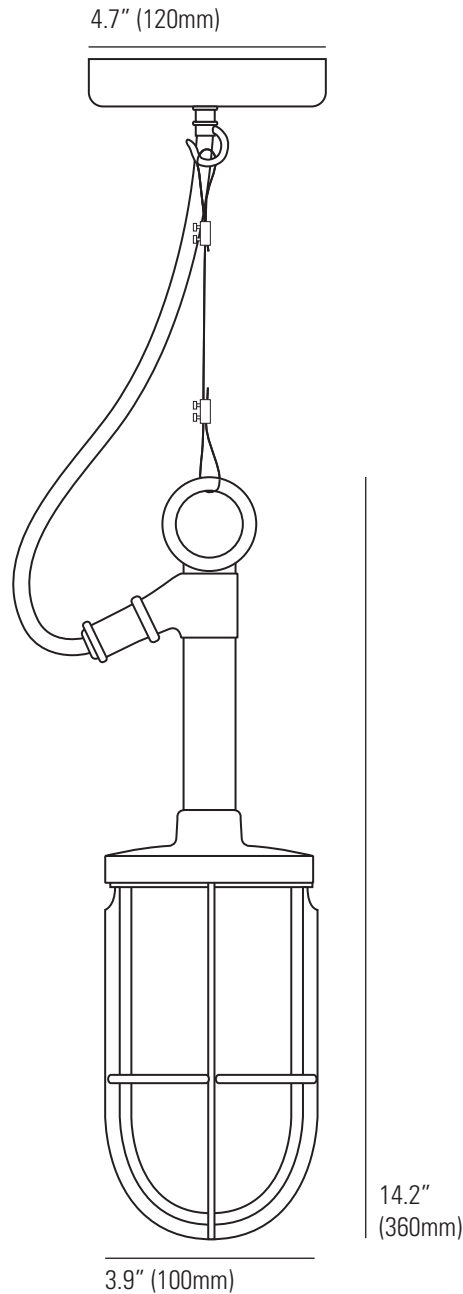

# 7524/PE Ship's Well Glass Pendant

## Specifications

PRODUCT CODE: US-DP7524/PE

BULB CAP: E26

MAX WATTAGE: 60W

VOLTAGE: 120 (AC)

BULB TYPE: A

IP RATING: IP44

MATERIAL(S): BRASS, GLASS

AVAILABLE FINISH: WEATHERED BRASS WITH CLEAR OR FROSTED DIFFUSER

CABLE LENGTH: 71" (180CM)

WIRE LENGTH: 59" (150CM)