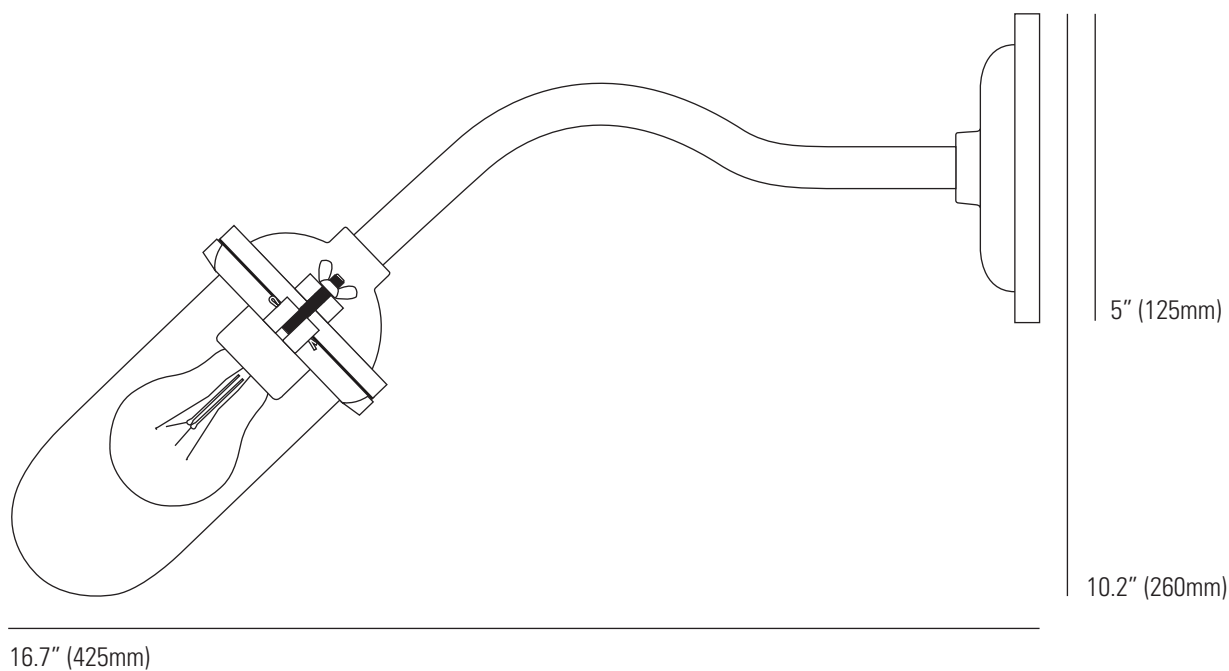

7684 Exterior Bracket Light, Canted Arm

6" (152mm)

Backplate

Specifications

PRODUCT CODE: US-DP7684/C

BULB CAP: E26

MAX WATTAGE: 60W

VOLTAGE: 120V (AC)

BULB TYPE: A

IP RATING: IP54

MATERIAL(S): IRON & STEEL/GUNMETAL & COPPER, GLASS

AVAILABLE FINISH: GALVANISED/GUNMETAL, CLEAR OR FROSTED GLASS