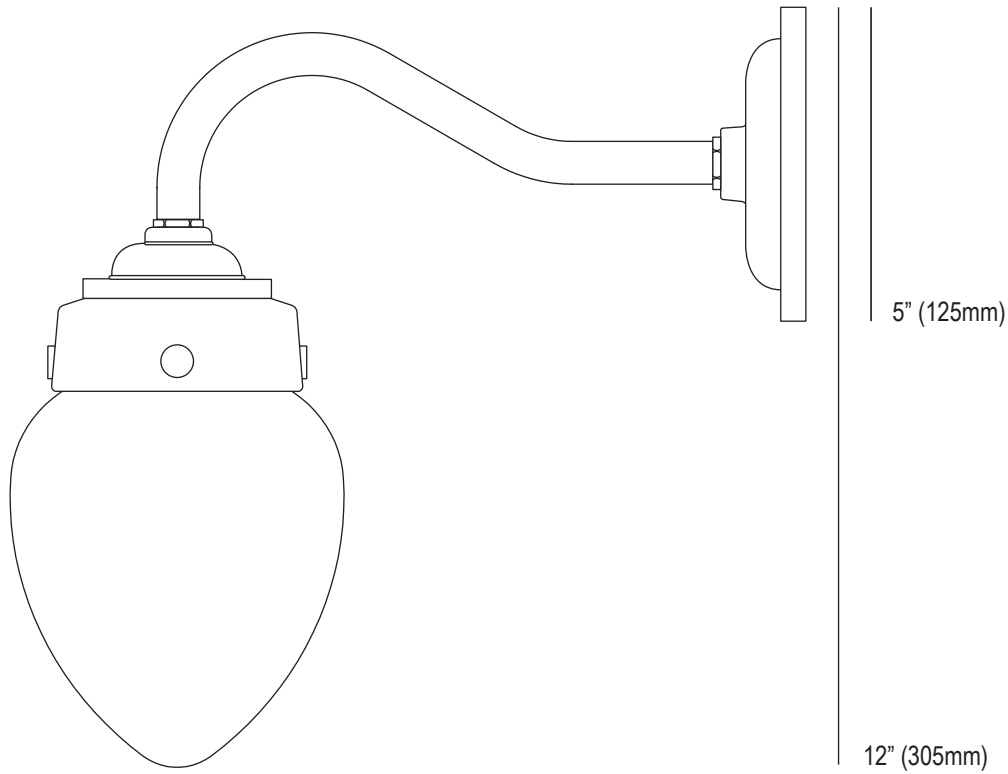

8300/S/BRKT Pine Wall Light

5.3" (135mm)

12.8" (325mm)

6" (152mm)

Backplate

Specifications

PRODUCT CODE: US-DP8350/S/BRKT

BULB CAP: E26

MAX WATTAGE: 40W

VOLTAGE: 120V (AC)

BULB TYPE: A

IP RATING: IP44

MATERIAL(S): WEATHERED BRASS, GLASS

AVAILABLE FINISH: OPAL GLASS