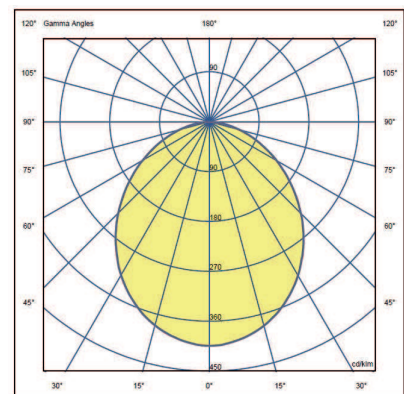

MARKS

FURTHER INFORMATION

PACKAGING

dimensions 47x47x28 cm / 18,5"x18,5"x11"
volume 0,0618 m³ / 2,18 ft³
weight 6,1 kg / 13,45 lb

TYPE

indoor - wall/ceiling lamp

PHOTOMETRIC CURVE

BULB TECHNICAL DATA:
2x13 E27LED 220-240 V
Sources Flux 394 lm

dimension 58x58x35 cm / 22,8"x22,8"x13,8"
volume 0,1177 m³ / 4,16 ft³
weight 9,6 kg / 21,16 lb

TYPE

indoor - wall/ceiling lamp

PHOTOMETRIC CURVE

BULB TECHNICAL DATA:
4x13 E27LED 220-240 V
Sources Flux 934 lm