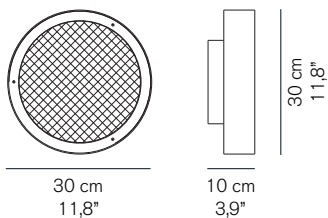

DIMENSIONS

MATERIALS

metal/sand-blasted wired glass

COLORS

anodized brass

BULBS

2 x max 10 W - E12 (LED)

equipped without bulb

MARKS

FURTHER INFORMATION

PACKAGING

dimensions 38x38x24 cm / 15"x15"x9,5"
volume 0,0346 m³ / 1,22 ft³
weight 3,8 kg / 8,37 lb

TYPE

indoor - wall/ceiling lamp