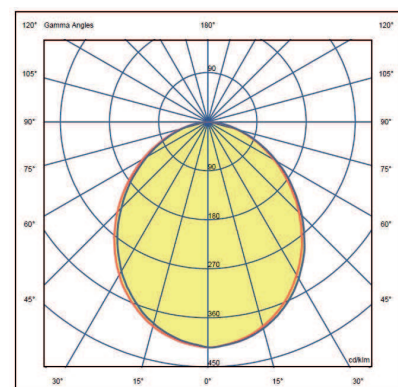

BULBS

2 x max 10 W - E12 (LED)

 equipped without bulb

MARKS

FURTHER INFORMATION

PACKAGING

dimensions 38x38x24 cm / 15"x15"x9,5"
volume 0,0346 m³ / 1,22 ft³
weight 3,8 kg / 8,37 lb

TYPE

indoor - wall/ceiling lamp

PHOTOMETRIC CURVE

BULB TECHNICAL DATA:
2x6 E14LED 220-240 V
Sources Flux 160 lm

BERLIN 721

Christophe Pillet
2017

Wall/ceiling lamp giving direct and diffused led light in metal. Sand-blasted wired glass diffuser.

MARKS

FURTHER INFORMATION

PACKAGING

dimensions 47x47x28 cm / 18,5"x18,5"x11"
volume 0,0618 m³ / 2,18 ft³
weight 6,1 kg / 13,45 lb

TYPE

indoor - wall/ceiling lamp

PHOTOMETRIC CURVE

BULB TECHNICAL DATA:
2x13 E27LED 220-240 V
Sources Flux 394 lm

dimension 58x58x35 cm / 22,8"x22,8"x13,8"
volume 0,1177 m³ / 4,16 ft³
weight 9,6 kg / 21,16 lb

TYPE

indoor - wall/ceiling lamp

PHOTOMETRIC CURVE

BULB TECHNICAL DATA:
4x13 E27LED 220-240 V
Sources Flux 934 lm