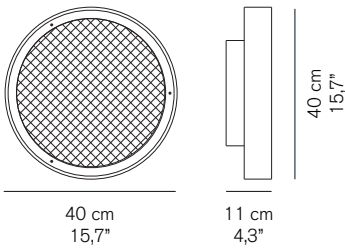

DIMENSIONS

MATERIALS

metal/sand-blasted wired glass

COLORS

anodized brass

BULBS

2 x max 15 W - E27 (LED)

equipped without bulb

MARKS

FURTHER INFORMATION

PACKAGING

dimensions 47x47x28 cm / 18,5"x18,5"x11"
volume 0,0618 m³ / 2,18 ft³
weight 6,1 kg / 13,45 lb

TYPE

indoor - wall/ceiling lamp