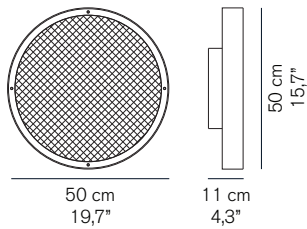

DIMENSIONS

MATERIALS

metallo/vetro retinato sabbaiato
metal/sand-blasted wired glass

COLORS

anodizzato ottone/anodized brass

BULBS

4 x max 15 W - E26 (LED)

equipped without bulb

MARKS

FURTHER INFORMATION

PACKAGING

dimension 58x58x35 cm / 22,8"x22,8"x13,8"
volume 0,1177 m³ / 4,16 ft³
weight 9,6 kg / 21,16 lb

TYPE

indoor - wall/ceiling lamp