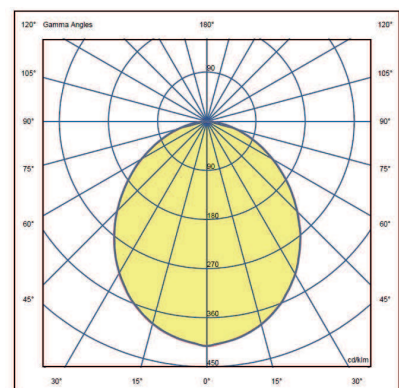

indoor - wall/ceiling lamp

PHOTOMETRIC CURVE

BULB TECHNICAL DATA:
2x6 E14LED 220-240 V
Sources Flux 160 lm

BERLIN 721

Christophe Pillet
2017

Wall/ceiling lamp giving direct and diffused led light in metal. Sand-blasted wired glass diffuser.

MARKS

FURTHER INFORMATION

PACKAGING

dimensions 47x47x28 cm / 18,5"x18,5"x11"
volume 0,0618 m³ / 2,18 ft³
weight 6,1 kg / 13,45 lb

TYPE

indoor - wall/ceiling lamp

PHOTOMETRIC CURVE

BULB TECHNICAL DATA:
2x13 E27LED 220-240 V
Sources Flux 394 lm

dimension 58x58x35 cm / 22,8"x22,8"x13,8"
volume 0,1177 m³ / 4,16 ft³
weight 9,6 kg / 21,16 lb

TYPE

indoor - wall/ceiling lamp

PHOTOMETRIC CURVE

BULB TECHNICAL DATA:
4x13 E27LED 220-240 V
Sources Flux 934 lm