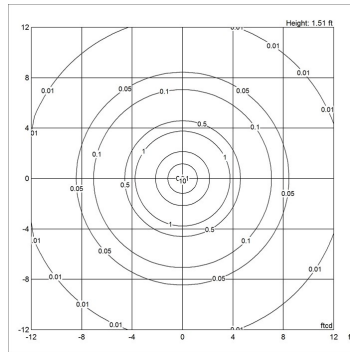

Light description

The luminaire provides a non-glaring symmetrical illumination. Standard CCT in 2700K, 3000K or 4000K.

Mounting

Low Voltage power supply 24VDC is remote mounted for multiple bollards per supply. Spike mounted bollards use provided weather-proof cables and connectors for above-ground runs. Plug and play. Anchor or Base mounted bollards: installation determined by certified electrician with below ground cabling and conduit, and allows pass-through connections.

Information

Electrical:
System Wattage: 14W
LED Wattage: 13W
Delivered lumens: 247 - 324 lm
Efficacy: 18 - 23 lm/W
Certifications: cULus, Wet Location
Protection class IP65
IK class 06
BUG Rating: B0-U2-G0
Color Rendering: Ra>80
LED is non-dimming.

Low Voltage power supply 24VDC is remote mounted for multiple bollards per supply. Spike mounted bollards use provided weather-proof cables and connectors for above-ground runs. Plug and play. Anchor or Base mounted bollards: installation determined by certified electrician with below ground cabling and conduit. Consult factory for remote power supply information, maximum bollards and cable distances.

Other functions

Amber LED available for sea turtle nesting areas. Custom finishes. Custom pole heights.

Specification notes

a. 4000K LED available only in Natural Paint Aluminum finish.

Light distribution diagrams

For the full data set on all variants, see louispoulsen.com.

Isolux