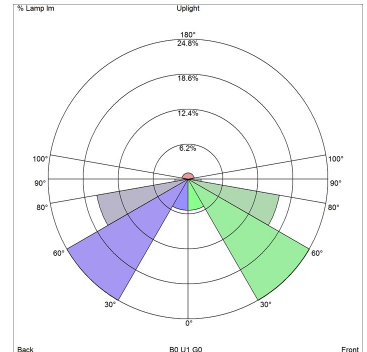

For the full data set on all variants, see louispoulsen.com.

Cartesian

Isolux

Polar

Bug

Variant options

Dimension	Color	Mounting	Light source	Lumen	Voltage frequency	Variant number
LONG	 Natural paint aluminum	Spike without power supply	14W LED/2700K	275	24V	10000157590
LONG	 Corten color	Spike without power supply	14W LED/2700K	247	24V	10000157591
LONG	 Natural paint aluminum	Spike without power supply	14W LED/3000K	288	24V	10000157592
LONG	 Corten color	Spike without power supply	14W LED/3000K	259	24V	10000157593
LONG	 Natural paint aluminum	Spike without power supply	14W LED/4000K	324	24V	10000157594
SHORT	 Natural paint aluminum	Spike without power supply	14W LED/2700K	275	24V	10000157596
SHORT	 Corten color	Spike without power supply	14W LED/2700K	247	24V	10000157597
SHORT	 Natural paint aluminum	Spike without power supply	14W LED/3000K	288	24V	10000157598
SHORT	 Corten color	Spike without power supply	14W LED/3000K	259	24V	10000157599
SHORT	 Natural paint aluminum	Spike without power supply	14W LED/4000K	324	24V	10000157600
SHORT	 Corten color	Base without power supply	14W LED/3000K	259	24V	5747404508
SHORT	 Corten color	Base without power supply	14W LED/2700K	247	24V	5747404511
SHORT	 Corten color	Anchor without power supply	14W LED/3000K	259	24V	5747404524
SHORT	 Corten color	Anchor without power supply	14W LED/2700K	247	24V	5747404537
LONG	 Corten color	Base without power supply	14W LED/3000K	259	24V	5747404566
LONG	 Corten color	Base without power supply	14W LED/2700K	247	24V	5747404579
LONG	 Corten color	Anchor without power supply	14W LED/3000K	259	24V	5747404582
LONG	 Corten color	Anchor without power supply	14W LED/2700K	247	24V	5747404595
SHORT	 Natural paint aluminum	Base without power supply	14W LED/4000K	324	24V	5747404809
SHORT	 Natural paint aluminum	Base without power supply	14W LED/3000K	288	24V	5747404812
SHORT	 Natural paint aluminum	Base without power supply	14W LED/2700K	275	24V	5747404825
SHORT	 Natural paint aluminum	Anchor without power supply	14W LED/4000K	324	24V	5747404838
SHORT	 Natural paint aluminum	Anchor without power supply	14W LED/3000K	288	24V	5747404841
SHORT	 Natural paint aluminum	Anchor without power supply	14W LED/2700K	275	24V	5747404854
LONG	 Natural paint aluminum	Base without power supply	14W LED/4000K	324	24V	5747404896
LONG	 Natural paint aluminum	Base without power supply	14W LED/3000K	288	24V	5747404906
LONG	 Natural paint aluminum	Base without power supply	14W LED/2700K	275	24V	5747404919
LONG	 Natural paint aluminum	Anchor without power supply	14W LED/4000K	324	24V	5747404922
LONG	 Natural paint aluminum	Anchor without power supply	14W LED/3000K	288	24V	5747404935
LONG	 Natural paint aluminum	Anchor without power supply	14W LED/2700K	275	24V	5747404948