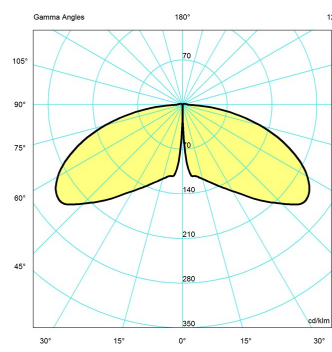

For the full data set on all variants, see louispoulsen.com.

Cartesian

Isolux

Polar

Bug

Variant options

Dimension	Color	Mounting	Light source	Lumen	Voltage frequency	Variant number
LONG	 Natural paint aluminum	Spike without power supply	14W LED/2700K	275	24V	10000157590
LONG	 Corten color	Spike without power supply	14W LED/2700K	247	24V	10000157591
LONG	 Natural paint aluminum	Spike without power supply	14W LED/3000K	288	24V	10000157592
LONG	 Corten color	Spike without power supply	14W LED/3000K	259	24V	10000157593
LONG	 Natural paint aluminum	Spike without power supply	14W LED/4000K	324	24V	10000157594
SHORT	 Natural paint aluminum	Spike without power supply	14W LED/2700K	275	24V	10000157596
SHORT	 Corten color	Spike without power supply	14W LED/2700K	247	24V	10000157597
SHORT	 Natural paint aluminum	Spike without power supply	14W LED/3000K	288	24V	10000157598
SHORT	 Corten color	Spike without power supply	14W LED/3000K	259	24V	10000157599
SHORT	 Natural paint aluminum	Spike without power supply	14W LED/4000K	324	24V	10000157600
SHORT	 Corten color	Base without power supply	14W LED/3000K	259	24V	5747404508
SHORT	 Corten color	Base without power supply	14W LED/2700K	247	24V	5747404511
SHORT	 Corten color	Anchor without power supply	14W LED/3000K	259	24V	5747404524
SHORT	 Corten color	Anchor without power supply	14W LED/2700K	247	24V	5747404537
LONG	 Corten color	Base without power supply	14W LED/3000K	259	24V	5747404566
LONG	 Corten color	Base without power supply	14W LED/2700K	247	24V	5747404579
LONG	 Corten color	Anchor without power supply	14W LED/3000K	259	24V	5747404582
LONG	 Corten color	Anchor without power supply	14W LED/2700K	247	24V	5747404595
SHORT	 Natural paint aluminum	Base without power supply	14W LED/4000K	324	24V	5747404809
SHORT	 Natural paint aluminum	Base without power supply	14W LED/3000K	288	24V	5747404812
SHORT	 Natural paint aluminum	Base without power supply	14W LED/2700K	275	24V	5747404825
SHORT	 Natural paint aluminum	Anchor without power supply	14W LED/4000K	324	24V	5747404838
SHORT	 Natural paint aluminum	Anchor without power supply	14W LED/3000K	288	24V	5747404841
SHORT	 Natural paint aluminum	Anchor without power supply	14W LED/2700K	275	24V	5747404854
LONG	 Natural paint aluminum	Base without power supply	14W LED/4000K	324	24V	5747404896
LONG	 Natural paint aluminum	Base without power supply	14W LED/3000K	288	24V	5747404906
LONG	 Natural paint aluminum	Base without power supply	14W LED/2700K	275	24V	5747404919
LONG	 Natural paint aluminum	Anchor without power supply	14W LED/4000K	324	24V	5747404922
LONG	 Natural paint aluminum	Anchor without power supply	14W LED/3000K	288	24V	5747404935
LONG	 Natural paint aluminum	Anchor without power supply	14W LED/2700K	275	24V	5747404948