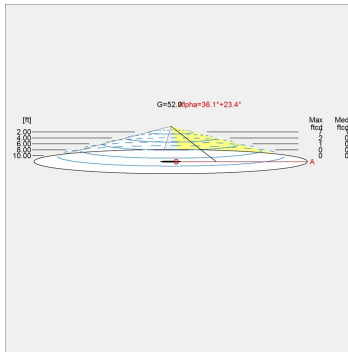

Mounting

Low Voltage power supply 24VDC is remote mounted for multiple bollards per supply. Spike mounted bollards use provided weather-proof cables and connectors for above-ground runs. Plug and play. Anchor or Base mounted bollards: installation determined by certified electrician with below ground cabling and conduit, and allows pass-through connections.

Information

Electrical:
System Wattage: 14W
LED Wattage: 13W
Delivered lumens: 247 - 324 lm
Efficacy: 18 - 23 lm/W
Certifications: cULus, Wet Location
Protection class IP65
IK class 06
BUG Rating: B0-U2-G0
Color Rendering: Ra>80
LED is non-dimming.

Low Voltage power supply 24VDC is remote mounted for multiple bollards per supply. Spike mounted bollards use provided weather-proof cables and connectors for above-ground runs. Plug and play. Anchor or Base mounted bollards: installation determined by certified electrician with below ground cabling and conduit. Consult factory for remote power supply information, maximum bollards and cable distances.

Other functions

Amber LED available for sea turtle nesting areas. Custom finishes. Custom pole heights.

Specification notes

a. 4000K LED available only in Natural Paint Aluminum finish.

Light distribution diagrams

For the full data set on all variants, see louispoulsen.com.

Cartesian