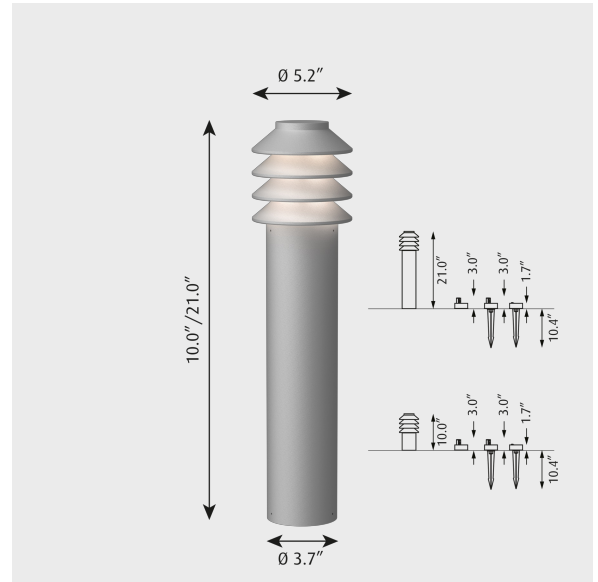

Bysted Garden

Project name:

Project type:

Notes:

Design

Peter Bysted

Product description

Small scale bollard has a round symmetrical design with four rings reflecting the light in a soft downward direction. The rings have a soft glow while their white undersides achieve optimal light reflection and produce a characteristic symmetrical light pattern on the ground.

Variant options

Dimension	Color	Mounting	Light source	Lumen	Voltage frequency
LONG	● Corten color	Anchor without power supply	14W LED/2700K	247	24V
SHORT	● Natural paint aluminum	Base without power supply	14W LED/3000K	259	
		Spike without power supply	14W LED/4000K	275	
				288	
				324	

Light description

The luminaire provides a non-glaring symmetrical illumination. Standard CCT in 2700K, 3000K or 4000K.

Mounting

Low Voltage power supply 24VDC is remote mounted for multiple bollards per supply. Spike mounted bollards use provided weather-proof cables and connectors for above-ground runs. Plug and play. Anchor or Base mounted bollards: installation determined by certified electrician with below ground cabling and conduit, and allows pass-through connections.

Low Voltage power supply 24VDC is remote mounted for multiple bollards per supply. Spike mounted bollards use provided weather-proof cables and connectors for above-ground runs. Plug and play. Anchor or Base mounted bollards: installation determined by certified electrician with below ground cabling and conduit. Consult factory for remote power supply information, maximum bollards and cable distances.