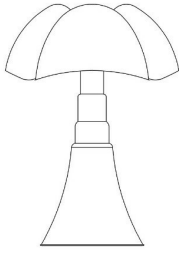

620/DIM/L/1/US/ORO PIPISTRELLO LED

design gae aulenti, 1965

Pipistrello is the most awarded table lamp of the 20th century and it's displayed in several important museums throughout the world. A white opal ribbed methacrylate diffuser is secured to the telescoping stem with a decorative knob, that matches the finish of the base. Providing diffused and direct illumination to your desk and surfaces – making Pipistrello functional as well as beautiful. Table or floor lamp with a telescopic system with adjustable height (66-86 cm) in stainless steel with a white opal methacrylate diffuser with diameter of 55 cm. The aluminum base and decorative knob are offered in the following standard glossy painted colors: **dark brown** /MA and **white** /BI. Special edition Pipistrello is offered in a **Gold Version** as well as a **24K Signed and numbered Limited Edition**. Lamp: 14W LED Integral 2700K – Dimmable on cable, electronic driver located on the plug.

Dimensions

Width:	-
Height:	33.86 " / 86 cm
Length:	-
Depth:	-
Diameter:	21.65 " / 55 cm

Net weight: 22.05 lbs / 10 Kg

Light Source

Watt:	14W
Lumen:	1400 lm
Light Source:	led
CRI:	>80
duration:	50000 h
CCT:	2700K
Energy degree:	E

Device Specifications

Type of emission:	diffused	Power cable length:	96.46 " / 245 cm	Driver:	included
Power:	-	Steel cable length:	-	Power supply assembly:	external
Light output:	-			Power supply:	electronic driver on the plug
Beam angle:	-			Type of dimming:	dimmer on cable
				Voltage:	120V

Dimensions

Width: -

Net weight: 22.05 lbs / 10 Kg

Height: 33.86 " / 86 cm

Length: -

Depth: -

Diameter: 21.65 " / 55 cm

PIPISTRELLO LED 620/DIM/L/1/US/ORO