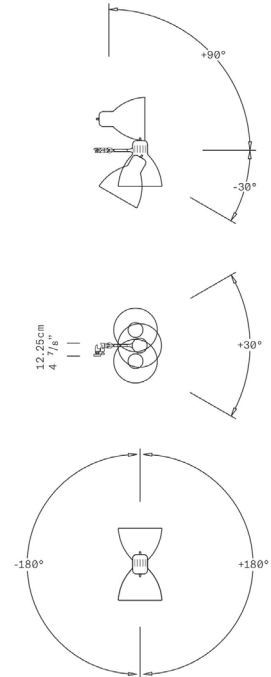

JJ Big Grip Lamp, Outdoor

Leucos Design Lab, 2021

The JJ Big Grip (2021) is a clever play on the scale of the JJ Table Lamp combining just its iconic diffuser with laser cut cooling vents with a Super Clamp and Autopole (part of the MoMA permanent design collection) to create a new typology of lamp. Clamp it to a tree branch, shelf, I-Beam, Autopole or our grip mount and adjust its wide range of motion to light previously difficult areas to illuminate. JJ Big Grip features an energy efficient user replaceable integrated LED (up to 5600 lumens with the option of Casambi Wireless Dimming via a smart phone app) that while powerful enough for contract use is aesthetically pleasing enough to be a decorative luminaire. The JJ Big Grip has both indoor or outdoor versions and comes in 6 standard colors.

Diffuser/Structure Finish Options:

- White
- Black
- Amaranth Red
- Mica Blue
- Sablé Gray
- Rust Brown

Dimensions:

- Width: 16.13 in
- Depth: 24.75 in
- Height: 16.88 in
- Weight: 9.6 lbs
- Cord Length: 255.875 in

Lamping 1: Integrated LED, 2700K

- Wattage: 37 W
- Lumens: 5405 lm
- CCT: 2700 K
- CRI: >90
- Voltage: 120/240V
- Dimming: Casambi Wireless

SKU(s):

- 8000312 JJ Big Outdoor LED Module, 2700K
- 8000313 JJ Big Outdoor LED Module, 3000K

+

- 0011410 JJ Big Grip (Outdoor), White
- 0011411 JJ Big Grip (Outdoor), Black
- 0011412 JJ Big Grip (Outdoor), Amaranth Red
- 0011413 JJ Big Grip (Outdoor), Mica Blue
- 0011414 JJ Big Grip (Outdoor), Sablé Gray
- 0011415 JJ Big Grip (Outdoor), Rust Brown

Shipping:

- Weight: 16 lbs
- Parcels: 1 Parcels
- Volume: 6.84 ft³
- Service: Small Parcel

Lamping 2: Integrated LED, 3000K

- Wattage: 37 W
- Lumens: 5623 lm
- CCT: 3000 K
- CRI: >90
- Voltage: 120/240V
- Dimming: Casambi Wireless

Materials:

Aluminum

Certifications:

ETL
IP 65

Made in Italy

Family Includes:

- JJ Small Table Lamp
- JJ Small Wall Lamp
- JJ Mid Wall Lamp
- JJ Mid Floor Lamp
- JJ Big Grip Lamp (Indoor & Outdoor)
- JJ Big Floor Lamp (Indoor & Outdoor)
- JJ Big Pendant
- JJ Great Floor Lamp (Indoor & Outdoor)
- JJ Great Pendant

LED Module is User Replaceable

[Additional Info/Images](#)