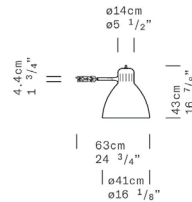

JJ Big Grip Lamp, Outdoor

Leucos Design Lab, 2021

The JJ Big Grip (2021) is a clever play on the scale of the JJ Table Lamp combining just its iconic diffuser with laser cut cooling vents with a Super Clamp and Autopole (part of the MoMA permanent design collection) to create a new typology of lamp. Clamp it to a tree branch, shelf, I-Beam, Autopole or our grip mount and adjust its wide range of motion to light previously difficult areas to illuminate. JJ Big Grip features an energy efficient user replaceable integrated LED (up to 5600 lumens with the option of Casambi Wireless Dimming via a smart phone app) that while powerful enough for contract use is aesthetically pleasing enough to be a decorative luminaire. The JJ Big Grip has both indoor or outdoor versions and comes in 6 standard colors.

Diffuser/Structure Finish Options:

- White
- Black
- Amaranth Red
- Mica Blue
- Sablé Gray
- Rust Brown

Dimensions:

- Width: 16.13 in
- Depth: 24.75 in
- Height: 16.88 in
- Weight: 9.6 lbs
- Cord Length: 255.875 in

Lamping 1: Integrated LED, 2700K

- Wattage: 37 W
- Lumens: 5405 lm
- CCT: 2700 K
- CRI: >90
- Voltage: 120/240V
- Dimming: Casambi Wireless

SKU(s):

- 8000312 JJ Big Outdoor LED Module, 2700K
- 8000313 JJ Big Outdoor LED Module, 3000K

+

- 0011410 JJ Big Grip (Outdoor), White
- 0011411 JJ Big Grip (Outdoor), Black
- 0011412 JJ Big Grip (Outdoor), Amaranth Red
- 0011413 JJ Big Grip (Outdoor), Mica Blue
- 0011414 JJ Big Grip (Outdoor), Sablé Gray
- 0011415 JJ Big Grip (Outdoor), Rust Brown

Shipping:

- Weight: 16 lbs
- Parcels: 1 Parcels
- Volume: 6.84 ft³
- Service: Small Parcel

Lamping 2: Integrated LED, 3000K

- Wattage: 37 W
- Lumens: 5623 lm
- CCT: 3000 K
- CRI: >90
- Voltage: 120/240V
- Dimming: Casambi Wireless

Materials:

Aluminum

Certifications:

ETL
IP 65

Made in Italy

Family Includes:

- JJ Small Table Lamp
- JJ Small Wall Lamp
- JJ Mid Wall Lamp
- JJ Mid Floor Lamp
- JJ Big Grip Lamp (Indoor & Outdoor)
- JJ Big Floor Lamp (Indoor & Outdoor)
- JJ Big Pendant
- JJ Great Floor Lamp (Indoor & Outdoor)
- JJ Great Pendant