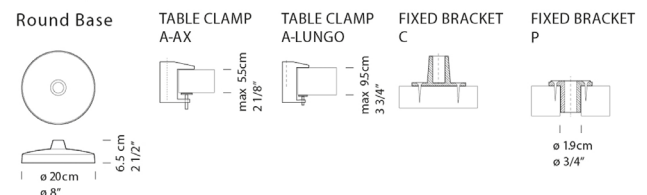

### Base Options:

### Dimensions:

Width: 6.25 in  
 Depth: 45.25 in max  
 Height: 16.625 in max  
 Weight: 4.3-15.7 lbs  
 Cord Length: 78.7 in