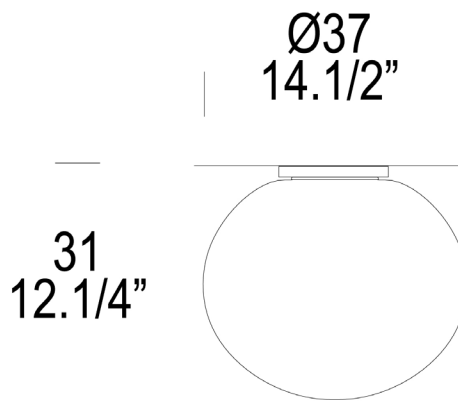

Dimensions:

Width: 11.42 in
 Depth: 11.42 in
 Height: 9.84 in
 Weight: 7.94 lbs

Shipping:

Weight: 10.14 lbs
 Parcels: 1 Parcel
 Volume: 2.47 ft³
 Service : Small Parcel

Materials:

Hand-blown Glass, Metal

Lamping: **E26**

Dimming: Phase Cut
 Voltage: 120 V

Recommended Bulb:

1x E26 10W Dimmable Retrofit LED Bulb
 1x E26 60W Incandescent Bulb
 1x E26 60W Halogen Bulb

Sphera PL 37 Ceiling Lamp

Matteo Thun, 2000

A minimal design that seems to float delicately in your space, Sphera Ceiling Lamp is made of hand-blown Italian glass. Matteo Thun designed Sphera in 2000 as a simple, slightly flattened oval shape that emphasizes the remarkable quality that goes into each of their productions. Sphera uses a technique called *incamiciato*, where Italian *Maestro* glass blowers use multiple layers of glass—each of different transparencies and properties—to create a rich satin white finish that is strong and provides perfect diffused light in your space. The Sphera Ceiling lamp is available in 2 sizes (29 and 37 cm) and the Sphera Collection includes a ceiling, pendant, and table lamp.

Dimensions:

Width: 14.57 in
Depth: 14.57 in
Height: 12.2 in
Weight: 11.24 lbs

Shipping:

Weight: 13.45 lbs
Parcels: 1 Parcel
Volume: 5.3 ft³
Service : Small Parcel

Materials:

Hand-blown Glass, Metal

Certifications: