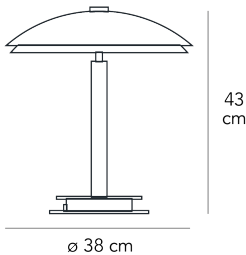

Table lamp with direct light not dimmable. Chrome-plated brass frame. Top diffuser made of sandblasted glass and internally painted, bottom diffuser made of sandblasted glass. Black power cable, plug and switch. European two-pole plug. Bulb not included.

MADE IN

IT

MATERIAL DESCRIPTION

glass, metal

ALIMENTATION CABLE

Black

COLOR DESCRIPTION SKU

chrome, white