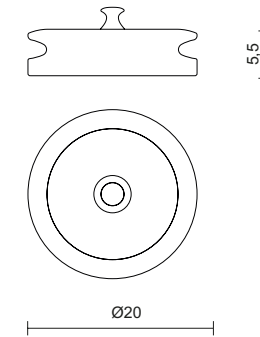

PESTELLO

DESIGNED BY **CORRADO CORRADI DELL'ACQUA** • 1964

DETAILS

Type: ashtray
Materials: marble / brass
Weight: 4,00 kg

FINISHINGS

TCC980-1511
Sivec Marble
Brass