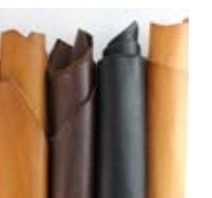

## FINISHINGS

TPA600  
Armchair

TPA610  
Pouf with backrest

TPA620  
Pouf

UPHOLSTERY  
Velvet  
(color of choice)

UPHOLSTERY  
Leather  
(color of choice)