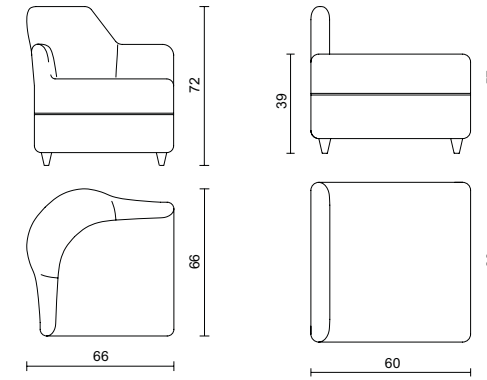

# ANGOLO

DESIGNED BY CORRADO CORRADI DELL'ACQUA • 1963

## DETAILS

Type: armchair / pouf  
Materials: wood / foam / velvet  
Weight: 16,00 / 13,00 / 12,00 kg